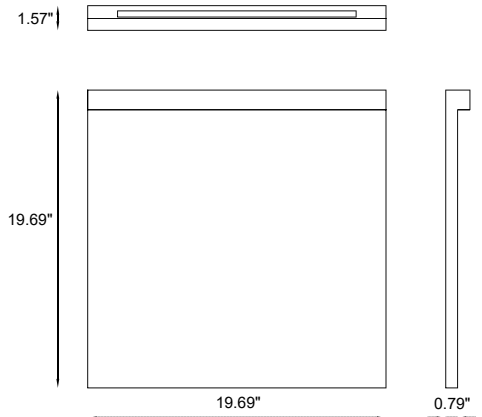

## TECHNICAL DATA

<b>Wattage / Input</b>	5.5W (24VDC)
<b>Power Supply</b>	Remote, not included. See page 2.
<b>Construction</b>	Body: DurCoral®
<b>CCT</b>	3000K
<b>CRI</b>	>90
<b>LED Lumens</b>	220 lm (3000K)
<b>Efficacy</b>	40 lm/W
<b>Optics</b>	120°
<b>Finishes</b>	Unfinished
<b>Aperture</b>	15.75" x 0.59"
<b>Fixture Dimensions</b>	19.69" l x 19.69" w x 1.57" h (tile is 0.79" h)
<b>Fixture Weight</b>	24.25 lbs
<b>IP Rating</b>	IP68
<b>Impact Rating</b>	-

Fixture Dimensions  
19.69" l x 19.69" w x 1.57" total height  
(tile is 0.79" h)

The body is made of DurCoral®, a high-performance “hi-tech” material born from the union of Coral® and cement. It is an aggregate twice as hard as concrete, which allows very high performances in terms of quality, flow and resistance and that, above all, differs from other outdoor materials, for the possibility of being treated with any type of paint and finish. Distinguished by the ability to resist abrasion, insensitive to ultraviolet rays, pollution and atmospheric agents is certainly the ideal material to be placed outdoors.