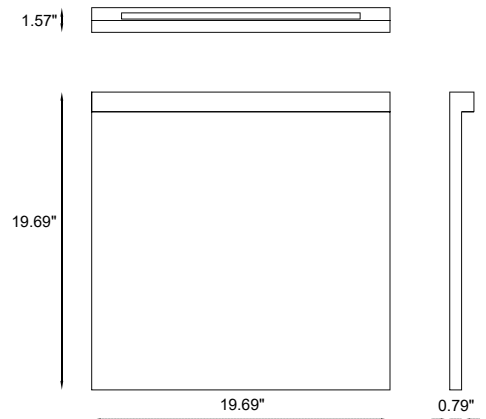

## TECHNICAL DATA

<b>Wattage / Input</b>	5.5W (24VDC)
<b>Power Supply</b>	Remote, not included. See page 2.
<b>Construction</b>	Body: DurCoral®
<b>CCT</b>	3000K
<b>CRI</b>	>90
<b>LED Lumens</b>	220 lm (3000K)
<b>Efficacy</b>	40 lm/W
<b>Optics</b>	120°
<b>Finishes</b>	Unfinished
<b>Aperture</b>	15.75" x 0.59"
<b>Fixture Dimensions</b>	19.69" l x 19.69" w x 1.57" h (tile is 0.79" h)
<b>Fixture Weight</b>	24.25 lbs
<b>IP Rating</b>	IP68
<b>Impact Rating</b>	-

Fixture Dimensions  
19.69" l x 19.69" w x 1.57" total height  
(tile is 0.79" h)

The body is made of DurCoral®, a high-performance “hi-tech” material born from the union of Coral® and cement. It is an aggregate twice as hard as concrete, which allows very high performances in terms of quality, flow and resistance and that, above all, differs from other outdoor materials, for the possibility of being treated with any type of paint and finish. Distinguished by the ability to resist abrasion, insensitive to ultraviolet rays, pollution and atmospheric agents is certainly the ideal material to be placed outdoors.