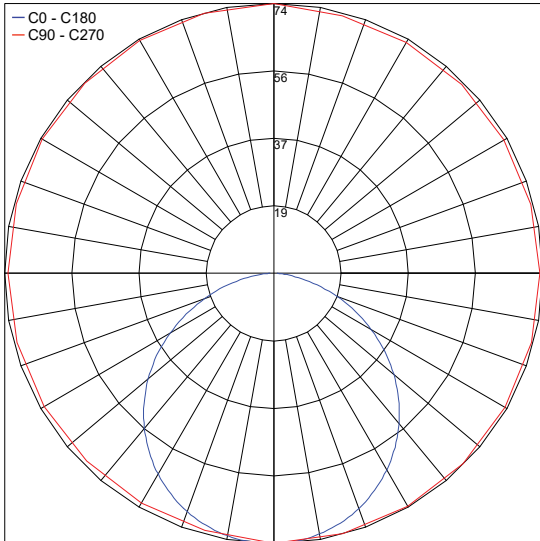

SUGGESTED POWER SUPPLIES

24VDC

Part Number	Description	Input/Output	# of Fixtures
PPLT00481	Non-Dim	120-277VAC to 24VDC, 24W, Class 2	1-3
PPLT00709	ELV / TRIAC & 0-10V Dimming	120-277VAC to 24VDC, 96W, Class 2, DAMP	1-13
PPLT00284	Non-Dim	120-277VAC to 24VDC, 100W, Class 2	1-14
PPLT00543	0-10V Dimming to 15% (-40°C / -40°F cold weather start)	120-277VAC to 24VDC, 100W, Class 2	2-14

Suggested Lutron Compatible

Part Number	Option	Lutron SKU	Dim Range	Description	Input/Output	# of Fixtures
PPLT00530	L3D0E / L3D03W	L3D0	100%-0.1%	Hi-Lume™ 1% EcoSystem™ / 3-Wire Fade to Black LED Driver	120-277VAC to 24VDC, 96W, Class 2	1-14

For other power supply options consult factory.

PHOTOMETRIC DATA

Note all Photometry is 3000K

Maximum Candela = 74.1

PHOTOMETRIC FILENAME : UNDERScore BU1751.DC.US.IES

Product Code:

Job Name/Date: