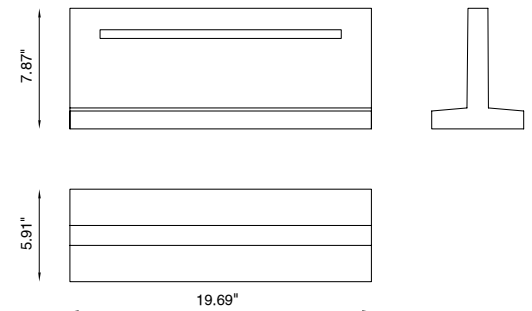

Underscore is an inground outdoor luminaire made of DurCoral® - a material three times stronger than concrete - that can be installed at varying heights (max 7.87" - min. 3.15"). With an ingress protection rating of IP68, it provides impeccable mechanical resistance to humidity and external agents. Dark Sky compliant for output below 80°.

## TECHNICAL DATA

<b>Wattage / Input</b>	5.5W (24VDC)
<b>Power Supply</b>	Remote, not included. See page 2.
<b>Construction</b>	Body: DurCoral®
<b>CCT</b>	3000K
<b>CRI</b>	>90
<b>LED Lumens</b>	220 lm (3000K) Dark Sky compliant, output below 80°
<b>Efficacy</b>	40 lm/W
<b>Optics</b>	120°
<b>Finishes</b>	Unfinished
<b>Aperture</b>	15.75" x 0.59"
<b>Fixture Dimensions</b>	19.69" l x 5.91" w x 7.87" h
<b>Fixture Weight</b>	24.25 lbs
<b>IP Rating</b>	IP68
<b>Impact Rating</b>	-

Fixture Dimensions  
19.69" l x 5.91" w x 7.87" h

The body is made of DurCoral®, a high-performance "hi-tech" material born from the union of Coral® and cement. It is an aggregate twice as hard as concrete, which allows very high performances in terms of quality, flow and resistance and that, above all, differs from other outdoor materials, for the possibility of being treated with any type of paint and finish. Distinguished by the ability to resist abrasion, insensitive to ultraviolet rays, pollution and atmospheric agents is certainly the ideal material to be placed outdoors.