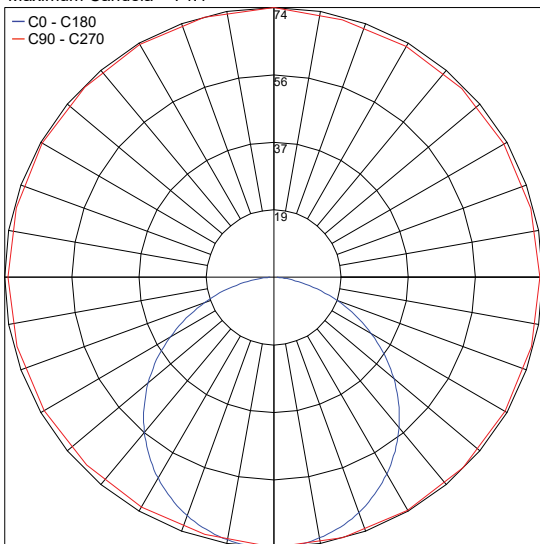

PHOTOMETRIC DATA

Note all Photometry is 3000K

Maximum Candela = 74.1

PHOTOMETRIC FILENAME : UNDERScore BU1751.DC.US.IES

Product Code:

Job Name/Date: