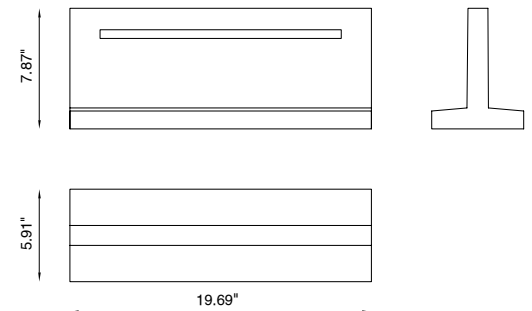

Underscore is an inground outdoor luminaire made of DurCoral® - a material three times stronger than concrete - that can be installed at varying heights (max 7.87" - min. 3.15"). With an ingress protection rating of IP68, it provides impeccable mechanical resistance to humidity and external agents. Dark Sky compliant.

TECHNICAL DATA

Wattage / Input	5.5W (24VDC)
Power Supply	Remote, not included. See page 2.
Construction	Body: DurCoral®
CCT	3000K
CRI	>90
LED Lumens	220 lm (3000K) Dark Sky compliant
Efficacy	40 lm/W
Optics	120°
Finishes	Unfinished
Aperture	15.75" x 0.59"
Fixture Dimensions	19.69" l x 5.91" w x 7.87" h
Fixture Weight	24.25 lbs
IP Rating	IP68
Impact Rating	-

Fixture Dimensions
19.69" l x 5.91" w x 7.87" h

The body is made of DurCoral®, a high-performance "hi-tech" material born from the union of Coral® and cement. It is an aggregate twice as hard as concrete, which allows very high performances in terms of quality, flow and resistance and that, above all, differs from other outdoor materials, for the possibility of being treated with any type of paint and finish. Distinguished by the ability to resist abrasion, insensitive to ultraviolet rays, pollution and atmospheric agents is certainly the ideal material to be placed outdoors.