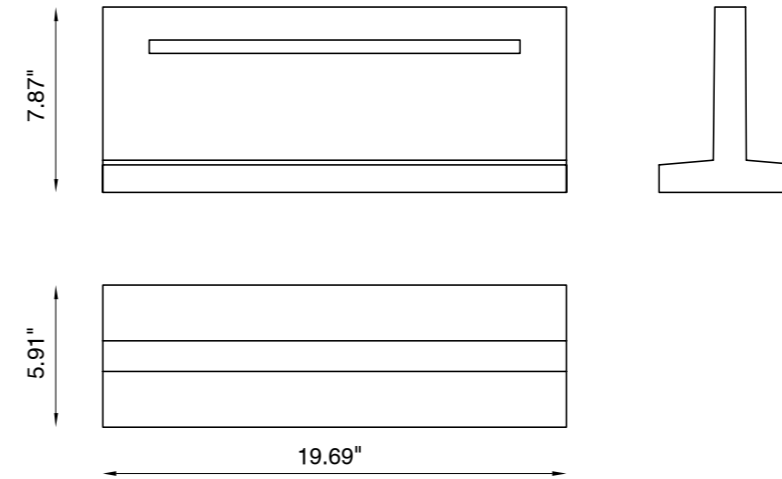

UNDERScore

Underscore is the perfect combination of concepts and shapes. This outdoor device made of DurCoral®, with IP68 protection scale, provides impeccable mechanical resistance to humidity and external agents.

A boundary of light, a beam that marks paths in many different ways, depending on the type of installation; in fact, the product can be 7.87" high when placed on the surface, but it can also be vertically extended by 3.15", when the device is underground.

MODEL NO.

BU1751.DC.US

TECHNICAL FEATURES

Code	BU1751.DC.US
Type	Ground lamp 
Material	DC: DurCoral®
Weight	24.25 lbs
Mounting	Ground lamp
IP rating	IP68
Control gear	Remote constant voltage driver (not included)
Lamp type	LED 24VDC 
Lamp wattage	5.5W
Luminous efficacy	40 lm/W - 3000K
Light distribution	Wide beam 120°
Light color	White 3000K
Light hole	15.75" x 0.59"
CRI	>90