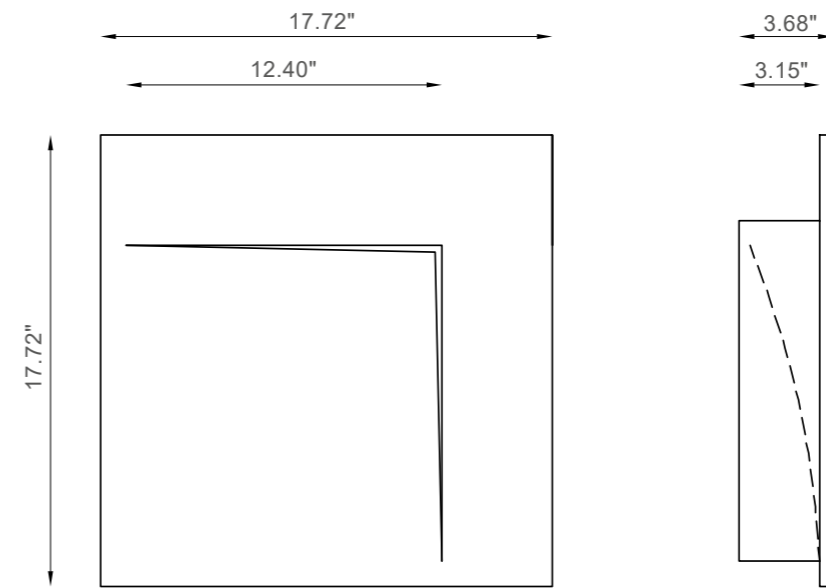

Design
Andrea Sensoli

UNLEAF

Unleaf is a total recessed luminaire made of AirCoral[®] and installable on plasterboard or brick walls and ceilings. A perfect cut on the wall, it shapes spaces and architectonic projects with an original luminescent touch. The product surface sinks into the wall, modeling it through light. An underlying, embellishing beam for a lamp of peculiar design and unique elegance; characteristics reflected in the suggestive atmosphere recreated in the environment by the luminaire.

designplan[®] 

79 Trenton Avenue
Frenchtown, NJ 08825

www.designplan.com

Tel: (908) 996-7710
Fax: (908) 996-7042

Recessed

TECHNICAL FEATURES

Code	BU2998.AC.US
Type	Wall and ceiling recessed 
Material	AC: AirCoral [®]
Weight	22.93 lbs
Mounting	Wall and ceiling mounting
IP rating	IP20
Power Supply	Remote, not included
Cut out for plasterboard	18.1" x 18.1"
Lamp type	LED 350mA 
Lamp wattage	2 x 6.5W
Luminous output	2 x 312 lm - 3000K
Light distribution	Wide beam 120°
Light color	White 3000K White 2700K 4000K (on request)
Voltage connection	220-240V · 50/60Hz
CRI	>90