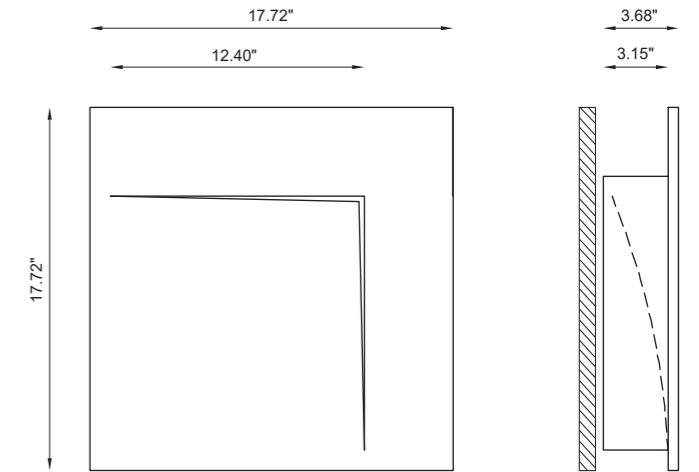

OTHER AVAILABLE CODES

BU2998.27.AC	<i>lens</i>	120°
	<i>light color</i>	2700K
BU2998.40.AC	<i>lens</i>	120°
	<i>light color</i>	4000K (on request)
BU2998.AC 2 00 M	<i>lens</i>	120°
	<i>light color</i>	
	27	2700K
	30	3000K
	40	4000K (on request)

example of code composition

BU2998.AC 2 00 M 30

TECHNICAL FEATURES

Code	BU2998.AC
Type	Wall and ceiling recessed
Material	AC: AirCoral®
Absorption capacity*	245.42 ft²
Weight	22.93 lbs
Mounting	Wall and ceiling mounting
IP rating	IP20
Control gear	Dimmable constant current driver (included)
Cut out for plasterboard	18.11 × 18.11 in
Lamp type	LED 350mA
Lamp wattage	2 × 6.5W
Luminous efficacy	2 × 930 lm - 3000K
Light distribution	Wide beam 120°
Fitting	-
Light color	White 3000K
Light hole	-
Voltage connection	50/60Hz
CRI	>90
Note	Other available light colors: 2700K, 4000K (on request).

designplan®

79 Trenton Avenue
Frenchtown, NJ 08825

www.designplan.com

Tel: (908) 996-7710
Fax: (908) 996-7042