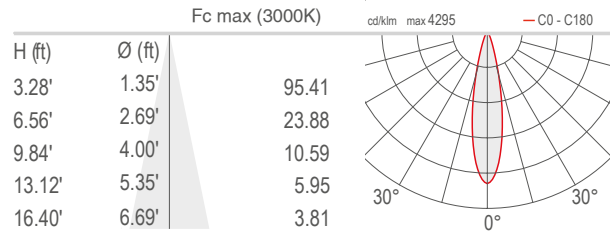

| | |
|---------------------------|---|
| Wattage / Input | 6W (24VDC) |
| Power Supply | Remote, not included. See page 2. |
| Construction | Body: Aluminum Lens: Transparent Extra-Clear Glass |
| CCT | 2700K, 3000K, 4000K, 5000K, Blue |
| CRI | CRI >80 |
| BUG Rating | B0-U1-G0 (3000K, 22°, 54°) B1-U1-G0 (3000K, 15°) |
| Delivered Lumens | 239 lm (3000K, 22°) |
| Efficacy | 40 lm/W (3000K, 22°) |
| Optics | 15°, 22°, 54° |
| Finish | 4 Standard, See Below |
| Fixture Dimensions | 1.93" x 1.93" x 3.54" |
| Fixture Weight | 0.75 lbs. |
| LED Source | 3 Power LEDs |
| Lumen Maintenance | L90, B10>50,000hrs |
| Color Consistency | 1/4 ANSI BIN |
| Operating Temp. | -4°F to +113°F |
| IP Rating | IP65 |
| Impact Rating | — |

PHOTOMETRIC DATA

Note all Photometry is 3000K

S - 15°

M - 22°

L - 54°

Job Name/Date:

Fixture Type Designation: