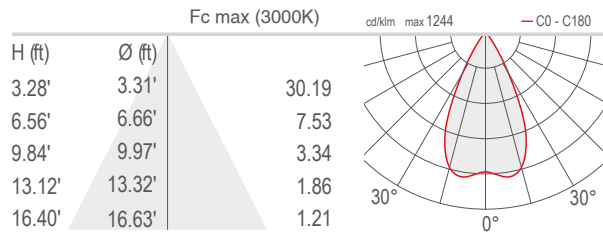

| | |
|---------------------------|---|
| Wattage / Input | 6W (24VDC) |
| Power Supply | Remote, not included. See page 2. |
| Construction | Body: Aluminum Lens: Transparent Extra-Clear Glass |
| CCT | 2700K, 3000K, 4000K, 5000K, Blue |
| CRI | CRI >80 |
| BUG Rating | B0-U1-G0 (3000K, 22°, 54°) B1-U1-G0 (3000K, 15°) |
| Delivered Lumens | 239 lm (3000K, 22°) |
| Efficacy | 40 lm/W (3000K, 22°) |
| Optics | 15°, 22°, 54° |
| Finish | 4 Standard, See Below |
| Fixture Dimensions | 1.93" x 1.93" x 3.54" |
| Fixture Weight | 0.75 lbs. |
| LED Source | 3 Power LEDs |
| Lumen Maintenance | L90, B10>50,000hrs |
| Color Consistency | 1/4 ANSI BIN |
| Operating Temp. | -4°F to +113°F |
| IP Rating | IP65 |
| Impact Rating | — |

PHOTOMETRIC DATA

Note all Photometry is 3000K

S - 15°

M - 22°

L - 54°

Job Name/Date:

Fixture Type Designation: