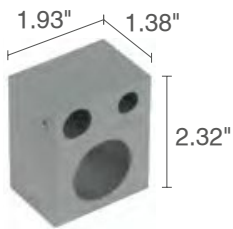

SUGGESTED POWER SUPPLIES

24VDC

Part Number	Description	Input/Output	# of Fixtures
PPLT00149	Non-Dim	120VAC to 24VDC, 10W, Class 2, IP65	1-1
PPLT00632	0-10V Dimming (Dim to Off)	120-277VAC to 24VDC, 12W, Class 2	1-1
PPLT00481	Non-Dim	120-277VAC to 24VDC, 24W, Class 2	1-3
PPLT00543	0-10V Dimming to 15% (-40°C / -40°F cold weather start)	120-277VAC to 24VDC, 100W, Class 2	2-13

For other power supply options consult factory.

ACCESSORIES

Installation

- **WD0103** - White
- **WD0100** - Anodized aluminum
- **WD0104** - Anthracite
- **WD0102** - Cor-ten
- Spacer

Job Name/Date:

Fixture Type Designation: