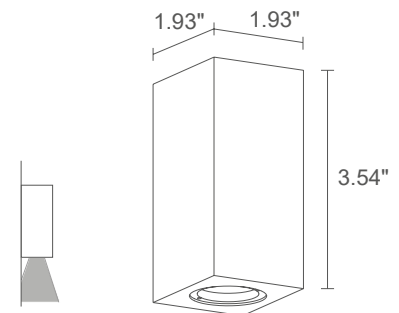

UPDOWN 3.6

The Updown series is an outdoor wall-mounted fixture with a minimalist design. It is available in white, blue or RGB light with up or down optics options and 4 standard finishes.

TECHNICAL DATA

| | |
|---------------------------|---|
| Wattage / Input | 6W (24VDC) |
| Power Supply | Remote, not included. See page 2. |
| Construction | Body: Aluminum Lens: Transparent Extra-Clear Glass |
| CCT | 2700K, 3000K, 4000K, 5000K, Blue |
| CRI | CRI >80 |
| BUG Rating | B0-U1-G0 (3000K, 22°, 54°) B1-U1-G0 (3000K, 15°) |
| Delivered Lumens | 239 lm (3000K, 22°) |
| Efficacy | 40 lm/W (3000K, 22°) |
| Optics | 15°, 22°, 54° |
| Finish | 4 Standard, See Below |
| Fixture Dimensions | 1.93" x 1.93" x 3.54" |
| Fixture Weight | 0.75 lbs. |
| LED Source | 3 Power LEDs |
| Lumen Maintenance | L90, B10>50,000hrs |
| Color Consistency | 1/4 ANSI BIN |
| Operating Temp. | -4°F to +113°F |
| IP Rating | IP65 |
| Impact Rating | — |

Fixture Dimensions

ORDERING INFORMATION

Example: UD36005MT. Accessories / Power Supplies ordered separately.

| UD3600 | | | |
|-----------|--|-------------------------------|---|
| Model No. | CCT | Optics | Finish |
| UD3600 | F - 2700K 5 - 3000K 9 - 4000K 0 - 5000K 1 - Blue | S - 15° M - 22° L - 54° | E - White A - Anodized Aluminum H - Anthracite T - Cor-ten |