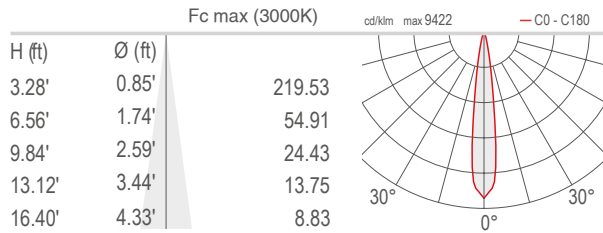

| | |
|---------------------------|---|
| Wattage / Input | 6W (24VDC) |
| Power Supply | Remote, not included. See page 2. |
| Construction | Body: Aluminum Lens: Transparent Extra-Clear Glass |
| CCT | 2700K, 3000K, 4000K, 5000K, Blue |
| CRI | CRI >80 |
| BUG Rating | B0-U1-G0 (3000K, 22°, 54°) B1-U1-G0 (3000K, 15°) |
| Delivered Lumens | 239 lm (3000K, 22°) |
| Efficacy | 40 lm/W (3000K, 22°) |
| Optics | 15°, 22°, 54° |
| Finish | 4 Standard, See Below |
| Fixture Dimensions | 1.93" x 1.93" x 3.54" |
| Fixture Weight | 0.75 lbs. |
| LED Source | 3 Power LEDs |
| Lumen Maintenance | L90, B10>50,000hrs |
| Color Consistency | 1/4 ANSI BIN |
| Operating Temp. | -4°F to +113°F |
| IP Rating | IP65 |
| Impact Rating | — |

PHOTOMETRIC DATA

Note all Photometry is 3000K

S - 15°

M - 22°

L - 54°

Job Name/Date:

Fixture Type Designation: