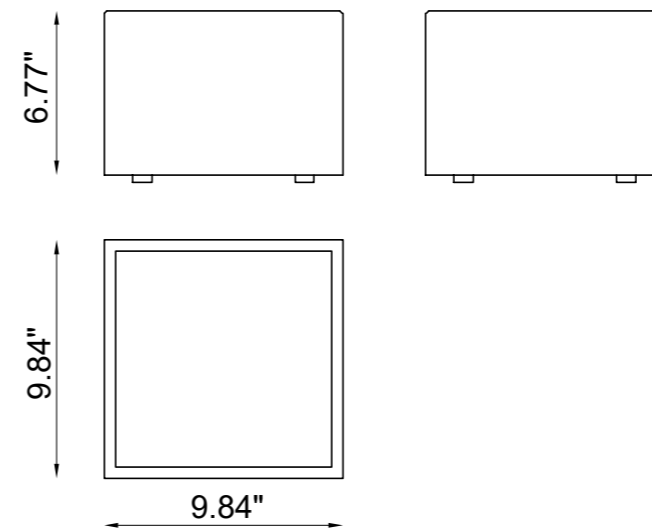

VALO IP65

Engineering, innovation and technique get together to give life to Valo IP65, a floor lighting device for indoor and outdoor use made of DurCoral®. Thanks to its aesthetic and technical features and its charming and innovative design, it integrates itself in a discreet way in the space where it is installed. Through light, Valo IP65 enhances details, giving new life to spaces, highlighting furnitures and architectures, valorizing terraces, walkways and gardens, with the precise aim: to create light settings of unique style and design.

designplan® 

79 Trenton Avenue
Frenchtown, NJ 08825

www.designplan.com

Tel: (908) 996-7710
Fax: (908) 996-7042

TECHNICAL FEATURES

Code	BU1624.DC.US
Type	Ground lamp 
Material	DC: DurCoral®
Weight	16.53 lbs
Mounting	Ground lamp
IP rating	IP65
Lamp type	LED 
Lamp wattage	18W
Luminous efficacy	89 lm/W - 3000K
Light distribution	Wide beam 120°
Light color	White 3000K White 2700K (on request)
CRI	>85

* The absorption capacity per ft³ calculated by the American organization TCNA (Tile Council of North America) is measured for an average room of 8.86' in height and therefore expressed in ft²