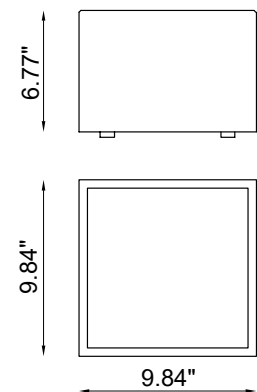

TECHNICAL DATA

Wattage / Input	18W
Power Supply	Integral
Construction	Body: DurCoral® Lens: Satin White Glass (1/2" thick)
CCT	3000K (2700K on request)
CRI	>85
BUG Rating	B0-U0-G0
Delivered Lumens	1602 lm (3000K)
Efficacy	89 lm/W
Optics	120°
Finishes	DurCoral®
Fixture Dimensions	9.84" l x 9.84" w x 6.77" h
Aperature	8.86" x 8.86"
Fixture Weight	16.53 lbs
IP Rating	IP65

Fixture Dimensions