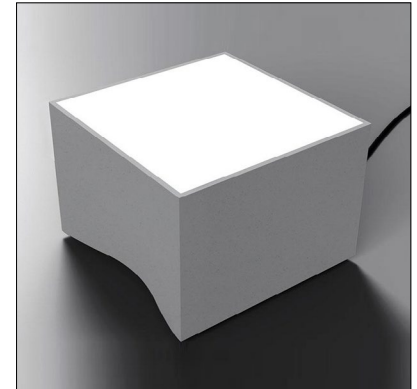

Valo IP65 is a floor lighting device for indoor or outdoor use made of DurCoral® that is perfect for highlighting spaces, furniture and architecture or enhancing terraces, walkways and gardens. It is available in 3000K as standard with a 120° optic and an IP65 protection rating.

TECHNICAL DATA

Wattage / Input	18W
Power Supply	Integral
Construction	Body: DurCoral® Lens: Satin White Glass (1/2" thick)
CCT	3000K (2700K on request)
CRI	>85
BUG Rating	B0-U0-G0
Delivered Lumens	1602 lm (3000K)
Efficacy	89 lm/W
Optics	120°
Finishes	DurCoral®
Fixture Dimensions	9.84" l x 9.84" w x 6.77" h
Aperature	8.86" x 8.86"
Fixture Weight	16.53 lbs
IP Rating	IP65

Fixture Dimensions

The body is made of DurCoral®, a high-performance "hi-tech" material born from the union of Coral® and cement. It is an aggregate twice as hard as concrete, which allows very high performances in terms of quality, flow and resistance and that, above all, differs from other outdoor materials, for the possibility of being treated with any type of paint and finish. Distinguished by the ability to resist abrasion, insensitive to ultraviolet rays, pollution and atmospheric agents is certainly the ideal material to be placed outdoors.