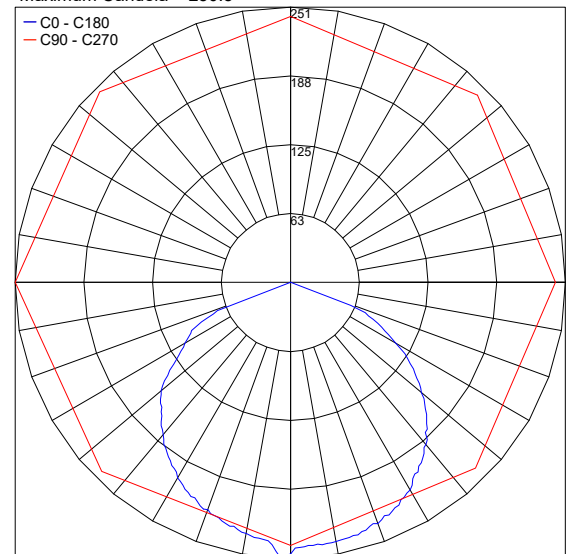

TECHNICAL DATA

Wattage / Input	18W
Power Supply	Integral
Construction	Body: DurCoral® Lens: Satin White Glass (1/2" thick)
CCT	3000K (2700K on request)
CRI	>85
BUG Rating	B0-U0-G0
Delivered Lumens	1602 lm (3000K)
Efficacy	89 lm/W
Optics	120°
Finishes	DurCoral®
Fixture Dimensions	9.84" l x 9.84" w x 6.77" h
Aperature	8.86" x 8.86"
Fixture Weight	16.53 lbs
IP Rating	IP65

PHOTOMETRIC DATA

Note all Photometry is 3000K

Maximum Candela = 250.5

ORDERING INFORMATION

Example: BU1624.DC.US. Power Supplies ordered separately.

BU1624	DC	US
Model No.	Finish	
BU1624	DC - DurCoral®	US

Job Name/Date: