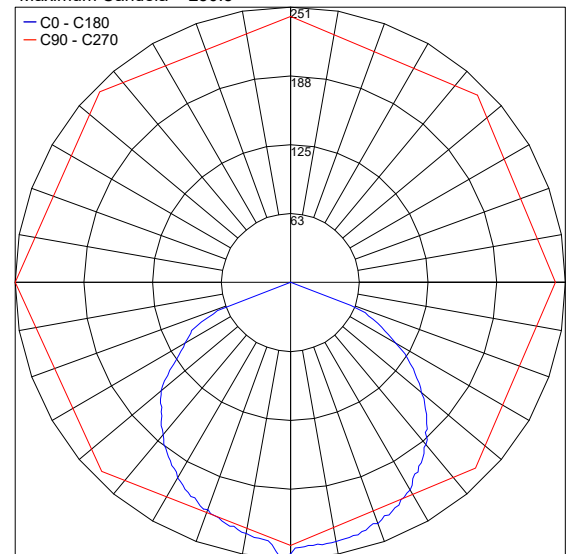

TECHNICAL DATA

Wattage / Input	18W
Power Supply	Integral
Construction	Body: DurCoral® Lens: Satin White Glass (1/2" thick)
CCT	3000K (2700K on request)
CRI	>85
BUG Rating	B0-U0-G0
Delivered Lumens	1602 lm (3000K) Dark Sky compliant, output below 80°
Efficacy	89 lm/W
Optics	120°
Finishes	DurCoral®
Fixture Dimensions	9.84" l x 9.84" w x 6.77" h
Aperature	8.86" x 8.86"
Fixture Weight	16.53 lbs
IP Rating	IP65

ORDERING INFORMATION

Example: BU1624.DC.US. Power Supplies ordered separately.

BU1624	DC	US
Model No.	Finish	
BU1624	DC - DurCoral®	US

Job Name/Date:

PHOTOMETRIC DATA

Note all Photometry is 3000K

Maximum Candela = 250.5