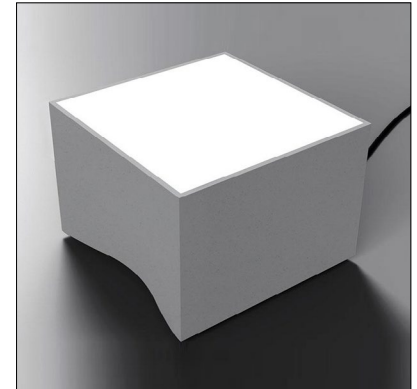

Valo IP65 is a floor lighting device for indoor or outdoor use made of DurCoral® that is perfect for highlighting spaces, furniture and architecture or enhancing terraces, walkways and gardens. It is available in 3000K as standard with a 120° optic and an IP65 protection rating. Dark Sky compliant for output below 80°.

TECHNICAL DATA

Wattage / Input	18W
Power Supply	Integral
Construction	Body: DurCoral® Lens: Satin White Glass (1/2" thick)
CCT	3000K (2700K on request)
CRI	>85
BUG Rating	B0-U0-G0
Delivered Lumens	1602 lm (3000K) Dark Sky compliant, output below 80°
Efficacy	89 lm/W
Optics	120°
Finishes	DurCoral®
Fixture Dimensions	9.84" l x 9.84" w x 6.77" h
Aperature	8.86" x 8.86"
Fixture Weight	16.53 lbs
IP Rating	IP65

Fixture Dimensions

The body is made of DurCoral®, a high-performance "hi-tech" material born from the union of Coral® and cement. It is an aggregate twice as hard as concrete, which allows very high performances in terms of quality, flow and resistance and that, above all, differs from other outdoor materials, for the possibility of being treated with any type of paint and finish. Distinguished by the ability to resist abrasion, insensitive to ultraviolet rays, pollution and atmospheric agents is certainly the ideal material to be placed outdoors.