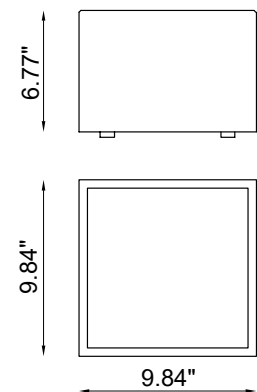

TECHNICAL DATA

Wattage / Input	18W
Power Supply	Integral
Construction	Body: DurCoral® Lens: Satin White Glass (1/2" thick)
CCT	3000K (2700K on request)
CRI	>85
BUG Rating	B0-U0-G0
Delivered Lumens	1602 lm (3000K) Dark Sky compliant, output below 80°
Efficacy	89 lm/W
Optics	120°
Finishes	DurCoral®
Fixture Dimensions	9.84" l x 9.84" w x 6.77" h
Aperature	8.86" x 8.86"
Fixture Weight	16.53 lbs
IP Rating	IP65

Fixture Dimensions