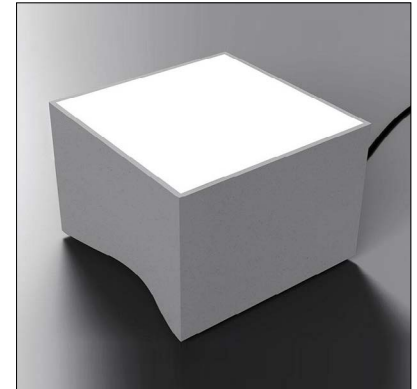

Valo IP65 is a floor lighting device for indoor or outdoor use made of DurCoral® that is perfect for highlighting spaces, furniture and architecture or enhancing terraces, walkways and gardens. It is available in 3000K as standard with a 120° optic and an IP65 protection rating.

TECHNICAL DATA

Wattage / Input	18W
Power Supply	Integral
Construction	Body: DurCoral® Lens: Satin White Glass (1/2" thick)
CCT	3000K (2700K on request)
CRI	>85
Delivered Lumens	1602 lm (3000K)
Efficacy	89 lm/W
Optics	120°
Finishes	DurCoral®
Fixture Dimensions	9.84" l x 9.84" w x 6.77" h
Aperature	8.86" x 8.86"
Fixture Weight	16.53 lbs
IP Rating	IP65

Fixture Dimensions

The body is made of DurCoral®, a high-performance "hi-tech" material born from the union of Coral® and cement. It is an aggregate twice as hard as concrete, which allows very high performances in terms of quality, flow and resistance and that, above all, differs from other outdoor materials, for the possibility of being treated with any type of paint and finish. Distinguished by the ability to resist abrasion, insensitive to ultraviolet rays, pollution and atmospheric agents is certainly the ideal material to be placed outdoors.