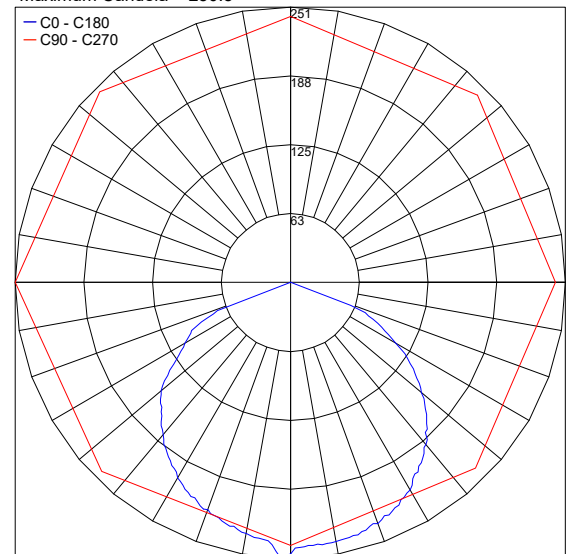

TECHNICAL DATA

Wattage / Input	18W
Power Supply	Integral
Construction	Body: DurCoral® Lens: Satin White Glass (1/2" thick)
CCT	3000K (2700K on request)
CRI	>85
Delivered Lumens	1602 lm (3000K)
Efficacy	89 lm/W
Optics	120°
Finishes	DurCoral®
Fixture Dimensions	9.84" l x 9.84" w x 6.77" h
Aperature	8.86" x 8.86"
Fixture Weight	16.53 lbs
IP Rating	IP65

PHOTOMETRIC DATA

Note all Photometry is 3000K

Maximum Candela = 250.5

ORDERING INFORMATION

Example: BU1624.DC.US. Power Supplies ordered separately.

BU1624	DC	US
Model No.	Finish	
BU1624	DC - DurCoral®	US

Job Name/Date: