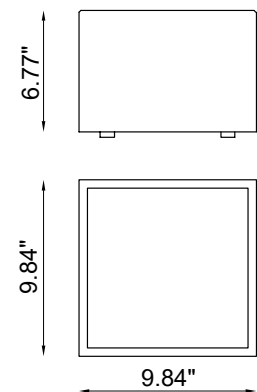

TECHNICAL DATA

Wattage / Input	18W
Power Supply	Integral
Construction	Body: DurCoral® Lens: Satin White Glass (1/2" thick)
CCT	3000K (2700K on request)
CRI	>85
Delivered Lumens	1602 lm (3000K)
Efficacy	89 lm/W
Optics	120°
Finishes	DurCoral®
Fixture Dimensions	9.84" l x 9.84" w x 6.77" h
Aperature	8.86" x 8.86"
Fixture Weight	16.53 lbs
IP Rating	IP65

Fixture Dimensions