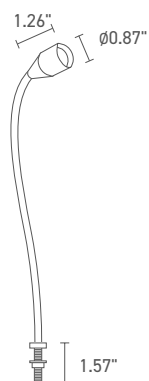

Private collection, Milan, Italy
 Courtesy of / Susanna Roda

Flexible neck:
 Ø0.31" - 15.75"

WALL 8.0

LED TECH 0.35 lbs IP40

POWER / POWER SUPPLY
MODEL NO.

2W 500mA 15.75"

PL801240 **C** Chrome

PL801240 **S** Satin

LED COLOR

F - 2700K
S - 3000K
9 - 4000K
0 - 5000K

OPTICS

S - 10°
M - 25°
L - 40°

LUMEN OUTPUT AT SOURCE

145 lm (3000K, 500mA)

DELIVERED LUMEN OUTPUT

103 lm (3000K, 500mA, 25°)

NO. AND TYPE OF LEDS

1 power LED
 1/4 ANSI BIN, 50,000h L90 B10 (Ta 25°C)

MATERIAL

body in aluminum, neck in brass

POWER SUPPLY UNIT

Power supply required, not included

POWER CABLES

includes 1.64 ft PVC cable
 FROR 2x0.35 Ø0.14"

PHOTOMETRIC DATA

see p. 5

ACCESSORIES

POWER CABLES

PVC cable

FROR 2x0.35 Ø0.14"

your choice of length

WF0110