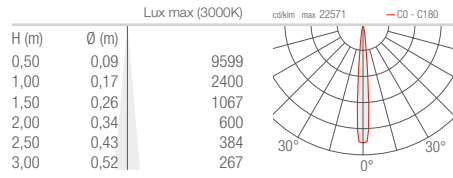

LED COLOR

F - 2700K
S - 3000K
9 - 4000K
0 - 5000K

OPTICS

S - 10°
M - 25°
L - 40°

LUMEN OUTPUT AT SOURCE

145 lm (3000K, 500mA)

DELIVERED LUMEN OUTPUT

103 lm (3000K, 500mA, 25°)

(Wall 8.0)

order together with the lighting fixture

WALL

READING LAMPS

WALL 8.0

S - 10°

M - 25°

L - 40°