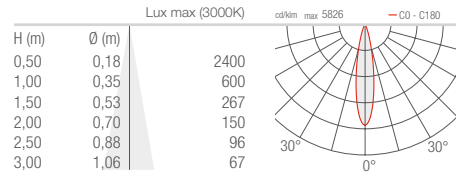

LED COLOR

F - 2700K
S - 3000K
9 - 4000K
0 - 5000K

OPTICS

S - 10°
M - 25°
L - 40°

LUMEN OUTPUT AT SOURCE

145 lm (3000K, 500mA)

DELIVERED LUMEN OUTPUT

103 lm (3000K, 500mA, 25°)

(Wall 8.0)

order together with the lighting fixture

WALL

READING LAMPS

WALL 8.0

S - 10°

M - 25°

L - 40°