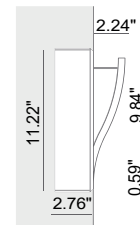

Wave S is a recessed wall fixture that is made of CALCYT® plaster that blends effortlessly into traditional and contemporary interiors. It is available in 2 color temperatures as standard and features paintable plaster to easily match your interior walls.

TECHNICAL DATA

Wattage / Input	7W (250mA)
Power Supply	Remote, not included. See page 2.
Construction	Body: CALCYT® Plaster Lens: Clear Acrylic
CCT	2700K, 3000K 2200K, 4000K available on request
CRI	>90
Optics	Fixed
Finishes	Paintable Plaster
Cut-Out Dimensions	13.43" x 11.42"
Fixture Dimensions	13.07" l x 2.76" w x 11.22" h
LED Source	600 lm LED
Color Consistency	2-Step MacAdam
IP Rating	IP20

Wall Cut-Out: 13.43" x 11.42"
Fixture Dimensions

ORDERING INFORMATION

Example: 320 29 100. Accessories / Power Supplies ordered separately.

--

Model No.	Description
320 29 000 - 2700K	600 lm LED, Remote Driver 250mA
320 29 100 - 3000K	600 lm LED, Remote Driver 250mA