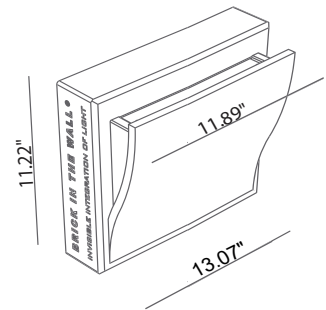

Wave S is a recessed wall fixture that is made of CALCYT® plaster that blends effortlessly into traditional and contemporary interiors. It is available in 2 color temperatures as standard and features paintable plaster to easily match your interior walls.

TECHNICAL DATA

Wattage / Input	7W (250mA)
Power Supply	Remote, not included. See page 2.
Construction	Body: CALCYT® Plaster Lens: Clear Acrylic
CCT	2700K, 3000K 2200K, 4000K available on request
CRI	>90
Optics	Fixed
Finishes	Paintable Plaster
Cut-Out Dimensions	13.43" x 11.42"
Fixture Dimensions	13.07" l x 2.76" w x 11.22" h
LED Source	600 lm LED
Color Consistency	2-Step MacAdam
IP Rating	IP20

Wall Cut-Out: 13.43" x 11.42"
Fixture Dimensions

ORDERING INFORMATION

Example: 320 29 100. Accessories / Power Supplies ordered separately.

--

Model No.	Description
320 29 000 - 2700K	600 lm LED, Remote Driver 250mA
320 29 100 - 3000K	600 lm LED, Remote Driver 250mA