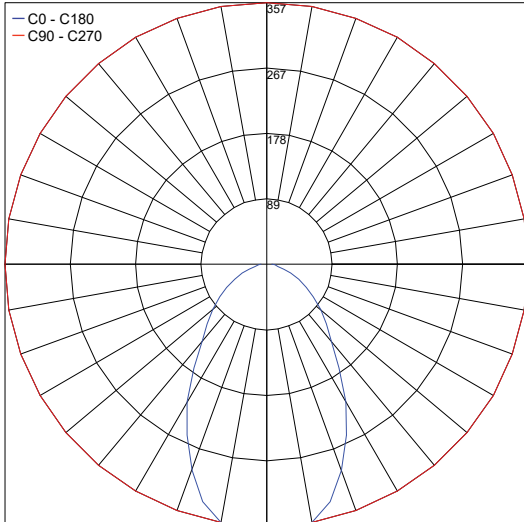

TECHNICAL DATA

Wattage / Input	7W (250mA)
Power Supply	Remote, not included. See page 2.
Construction	Body: CALCYT® Plaster Lens: Clear Acrylic
CCT	2700K, 3000K 2200K, 4000K available on request
CRI	>90
Optics	Fixed
Finishes	Paintable Plaster
Cut-Out Dimensions	13.43" x 11.42"
Fixture Dimensions	13.07" l x 2.76" w x 11.22" h
LED Source	600 lm LED
Color Consistency	2-Step MacAdam
IP Rating	IP20

Wall Cut-Out: 13.43" x 11.42"
Fixture Dimensions

ORDERING INFORMATION

Example: 320 29 100. Accessories / Power Supplies ordered separately.

--

Model No.	Description
320 29 000 - 2700K	600 lm LED, Remote Driver 250mA
320 29 100 - 3000K	600 lm LED, Remote Driver 250mA

For other power supply options consult factory.

REQUIRED ACCESSORIES - Installation

720 01 000
Outer Casing

PHOTOMETRIC DATA

Note all Photometry is 3000K

Maximum Candela = 356.5

Job Name/Date:

Fixture Type Designation: