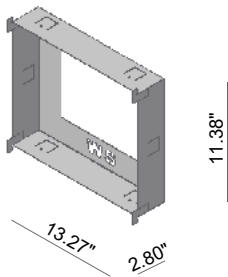

TECHNICAL DATA

Wattage / Input	7W (250mA)
Power Supply	Remote, not included. See page 2.
Construction	Body: CALCYT® Plaster Lens: Clear Acrylic
CCT	2700K, 3000K 2200K, 4000K available on request
CRI	>90
Optics	Fixed
Finishes	Paintable Plaster
Cut-Out Dimensions	13.43" x 11.42"
Fixture Dimensions	13.07" l x 2.76" w x 11.22" h
LED Source	600 lm LED
Color Consistency	2-Step MacAdam
IP Rating	IP20

Wall Cut-Out: 13.43" x 11.42"
Fixture Dimensions

ORDERING INFORMATION

Example: 320 29 100. Accessories / Power Supplies ordered separately.

--

Model No.	Description
320 29 000 - 2700K	600 lm LED, Remote Driver 250mA
320 29 100 - 3000K	600 lm LED, Remote Driver 250mA

Job Name/Date:

Fixture Type Designation:

SUGGESTED POWER SUPPLIES

250mA - for 2700K and 3000K versions

Part Number	Description	Input/Output	# of Fixtures
PPLT00466-P	0-10V Dimming to 1.0%	120-277VAC to 250mA, 10W, Class 2	1-1
PPLT00290	Leading / Trailing Edge Dimming to 10% (120V only)	120-277VAC to 250mA, 16W, Class 2	1-1
PPLT00465-P	0-10V Dimming to 1.0%	120-277VAC to 250mA, 20W, Class 2	1-1
PPLT00480-P	0-10V Dimming to 1.0%	120-277VAC to 250mA, 30W, Class 2	1-1
PPLT00309-P	0-10V Dimming to 0.1%	120-277VAC to 250mA, 50W, Class 2	1-1

For other power supply options consult factory.

REQUIRED ACCESSORIES - Installation

720 01 000
Outer Casing

PHOTOMETRIC DATA

Note all Photometry is 3000K

Maximum Candela = 356.5

Job Name/Date:

Fixture Type Designation: