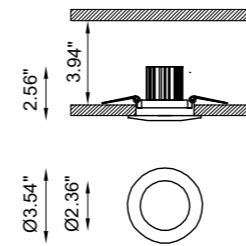

XJR9

CODE COMPOSITION

BU1041 WH 2 R 40 E _ WD

light colour

27	2700K
30	3000K
40	4000K

example of code composition BU1041 WH 2 R 40 E 30 WD

TECHNICAL FEATURES

Code	BU1041 XX
Type	Tilttable downlight and wall recessed $\pm 30^\circ$
Material	Aluminum
Finishing	White
Weight	0.44 lbs
Mounting	Wall and ceiling recessed
IP rating	IP20
Control gear	Constant current electronic driver (not included)
Cut out for plasterboard	$\varnothing 2.95"$
Lamp type	LED 500 mA Vf: 18 VDC
Lamp wattage	1 x 9W
Luminous efficacy	1125 lm - 3000K
Light distribution	Wide beam 40°
Fitting	-
Light colour	White 3000K White 2700K 4000K (on request)
Voltage connection	By driver (optional)
CRI	>90
Emergency	-