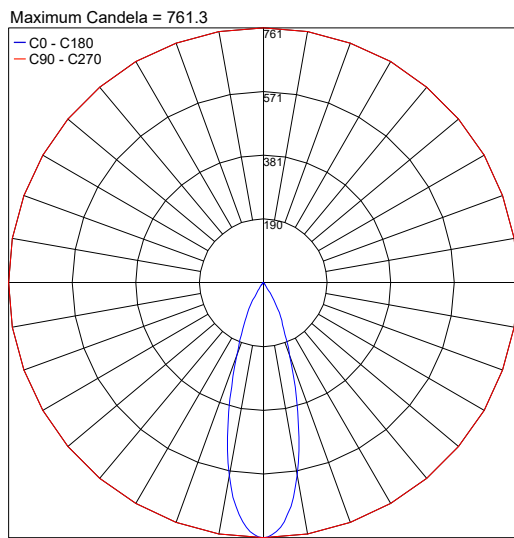

## TECHNICAL DATA

<b>Wattage / Input</b>	8W
<b>Track Power Supply</b>	Remote 48VDC power supply for track, not included. See 48V Track datasheet
<b>Track Head</b>	Integral 48V LED Converter in Track Adapter
<b>Dimming</b>	Non-Dim, 0-10V Dim, Dali
<b>Construction</b>	Body: Aluminum
<b>CCT</b>	3000K (2700K, 4000K on request)
<b>CRI</b>	>90
<b>Delivered Lumens</b>	800 lm (3000K)
<b>Efficacy</b>	100 lm/W (3000K)
<b>Optics</b>	22° standard, 50° on request
<b>Finishes</b>	4 standard, See Below
<b>Fixture Dimensions</b>	Head: Ø1.2" x 2.0" 6.5" x 4.7"
<b>Fixture Weight</b>	0.88 lbs
<b>IP Rating</b>	IP40

Fixture Dimensions

### 48V TRACKS

<p><b>B55</b></p>   <p>See B55 Track datasheet for ordering code and power supply</p> 	<p><b>B30</b></p>   <p>See B30 Track datasheet for ordering code and power supply</p> 	<p><b>B-INSIDE</b></p>   <p>See B-Inside Track datasheet for ordering code and power supply</p> 
--	---	---

## PHOTOMETRIC DATA

Note: All photometry is 3000K

Job Name/Date:

Fixture Type Designation: