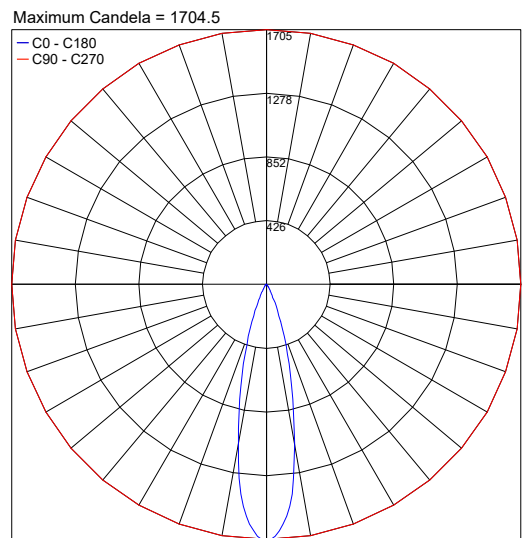

## TECHNICAL DATA

<b>Wattage / Input</b>	8W
<b>Track Power Supply</b>	Remote 48VDC power supply for track, not included. See 48V Track datasheet
<b>Track Head</b>	Integral 48V LED Converter in Track Adapter
<b>Dimming</b>	Non-Dim, 0-10V Dim, Dali
<b>Construction</b>	Body: Aluminum
<b>CCT</b>	3000K (2700K, 4000K on request)
<b>CRI</b>	>90
<b>Delivered Lumens</b>	800 lm (3000K)
<b>Efficacy</b>	100 lm/W (3000K)
<b>Optics</b>	22° standard, 50° on request
<b>Finishes</b>	4 standard, See Below
<b>Fixture Dimensions</b>	Head: Ø1.2" x 2.0" 6.5" x 4.7"
<b>Fixture Weight</b>	0.88 lbs
<b>IP Rating</b>	IP40

Fixture Dimensions

## PHOTOMETRIC DATA

Note: All photometry is 3000K

Job Name/Date:

Fixture Type Designation: