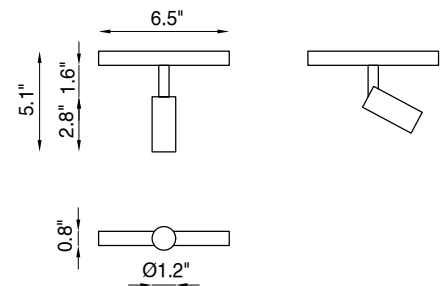

Y1 48V is a small cylindrical projector for use indoors with the 48V track system with interchangeable lenses and minimum visual impact. It is fitted with a 360° adjustable arm on the 360° vertical axis and 90° horizontal axis, with incorporated joints. Y1 48V has an LED (COB) CRI >90, 3000K (2700K/4000K light source on request) fed in direct current with incorporated converter located inside the track adaptor.

## TECHNICAL DATA

<b>Wattage / Input</b>	8W
<b>Track Power Supply</b>	Remote 48VDC power supply for track, not included. See 48V Track datasheet
<b>Track Head</b>	Integral 48V LED Converter in Track Adapter
<b>Dimming</b>	Non-Dim, 0-10V Dim, Dali
<b>Construction</b>	Body: Aluminum
<b>CCT</b>	3000K (2700K, 4000K on request)
<b>CRI</b>	>90
<b>Delivered Lumens</b>	800 lm (3000K)
<b>Efficacy</b>	100 lm/W (3000K)
<b>Optics</b>	22° standard, 50° on request
<b>Finishes</b>	4 standard, See Below
<b>Fixture Dimensions</b>	Head: Ø1.2" x 2.0" 6.5" x 4.7"
<b>Fixture Weight</b>	0.88 lbs
<b>IP Rating</b>	IP40

Fixture Dimensions

### 48V TRACKS

<p><b>B55</b></p>   <p>See B55 Track datasheet for ordering code and power supply</p> 	<p><b>B30</b></p>   <p>See B30 Track datasheet for ordering code and power supply</p> 	<p><b>B-INSIDE</b></p>   <p>See B-Inside Track datasheet for ordering code and power supply</p> 
--	---	---