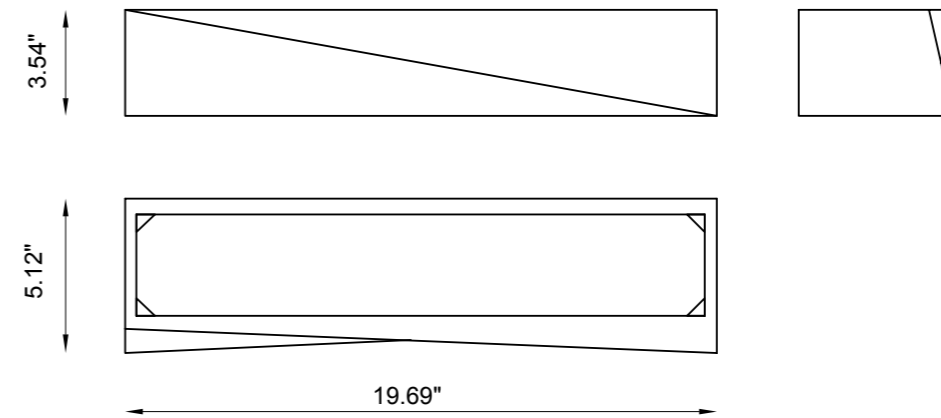

YANG

Yang is a bi-emission indoor lamp made of AirCoral® and installable on walls. It has a multifaceted form, a twine of inclined surfaces crossing each other on which the emanated beam plays, creating a juxtaposition of light and shadow. Yang scatters a welcoming light which does not invade spaces, but embraces them.

TECHNICAL FEATURES

Code	BU2826.AC
Type	Wall lamp 
Material	AC: AirCoral®
Absorption capacity*	123.76 ft ²
Mounting	Wall mounting
IP rating	IP20
Control gear	0-10V Dimmable constant current driver
Lamp type	LED 350mA 
Lamp wattage	2 x 8W
Luminous efficacy	2 x 1340 lm - 3000K
Light distribution	Wide beam 120°
Fitting	-
Light color	White 3000K White 2700K 4000K
Voltage connection	120VAC
CRI	>90