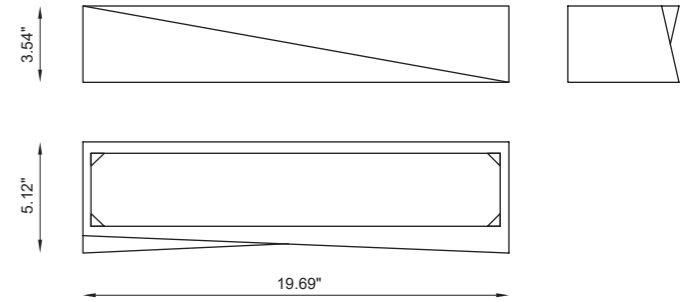

YANG

Yang

OTHER AVAILABLE CODES

BU2826.27.AC	<i>lens</i>	120°
	<i>light color</i>	2700K
BU2826.AC 2 00 M 30	<i>lens</i>	120°
	<i>light color</i>	3000K

TECHNICAL FEATURES

Code	BU2826.AC
Type	Wall lamp
	
Material	AC: AirCoral®
Absorption capacity*	123.78 ft²
Mounting	Wall mounting
IP rating	IP20
Control gear	Included
Lamp type	LED 500mA 
Lamp wattage	2 x 12W
Luminous efficacy	2 x 637 lm - 3000K
Light distribution	Wide beam 120°
Fitting	-
Light color	White 3000K
Voltage connection	50/60Hz
CRI	>90
Note	Satin glass included. Other available light colors: 2700K, 4000K (on request).

WALL LAMP, BI-EMISSION LIGHT

79 Trenton Avenue
Frenchtown, NJ 08825

www.designplan.com

Tel: (908) 996-7710
Fax: (908) 996-7042

* The absorption capacity per ft² calculated by the American organization TCNA (Tile Council of North America) is measured for an average room of 8.86 ft in height and therefore expressed in ft²