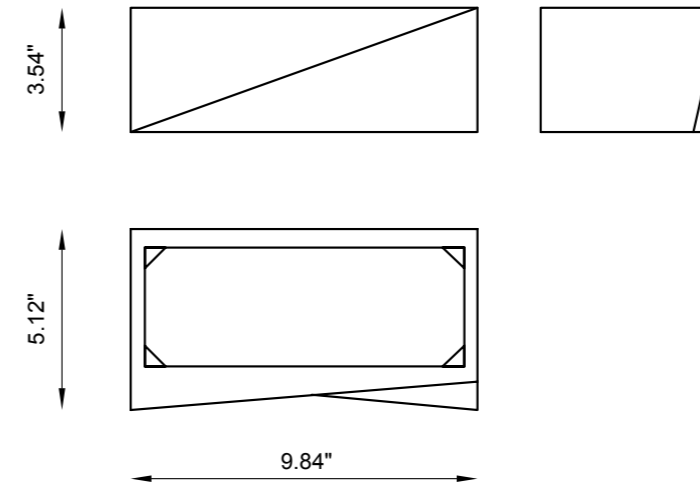

YIN

Yin, a bi-emission indoor lamp of AirCoral® installable on walls, has a multifaceted form which creates a light capable of interacting with the space the product is placed in and with the product itself. The emanated beam, in fact, generates a juxtaposition of light and shadow on the surface of the luminaire, while the form breaks the walls linearity, imposing its presence in a very original way.

TECHNICAL FEATURES

Code	BU2816.AC
Type	Wall lamp ■
Material	AC: AirCoral®
Absorption capacity*	59.19 ft ²
Mounting	Wall mounting
IP rating	IP20
Control gear	Dimmable constant current driver
Lamp type	LED 350mA ⊕
Lamp wattage	2 x 6.5W
Luminous efficacy	2 x 810 lm - 3000K
Light distribution	Wide beam 120°
Fitting	-
Light colour	White 3000K White 2700K 4000K
Voltage connection	120-277VAC
CRI	>90