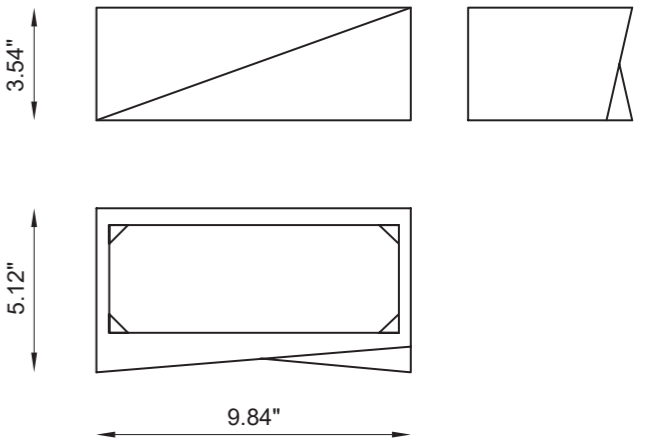

YIN

Yin

OTHER AVAILABLE CODES

BU2816.27.AC	<i>lens</i>	120°
	<i>light color</i>	2700K
BU2816.AC 2 00 M 30 DA	<i>lens</i>	120°
	<i>light color</i>	3000K
	<i>dimnable</i>	DALI

TECHNICAL FEATURES

Code	BU2816.AC
Type	Wall lamp
Material	AC: AirCoral®
Absorption capacity*	59.20 ft²
Mounting	Wall mounting
IP rating	IP20
Control gear	Integral 120-277VAC
Lamp type	LED
Lamp wattage	2 x 6.5W
Luminous efficacy	2 x 930 lm - 3000K
Light distribution	Wide beam 120°
Fitting	-
Light color	White 3000K
Voltage connection	50/60Hz
CRI	>90
Note	Satin glass included.
	Other available light colors:
	2700K,
	4000K (on request).
	On request available dimmable DALI.

79 Trenton Avenue
Frenchtown, NJ 08825

www.designplan.com

Tel: (908) 996-7710
Fax: (908) 996-7042

* The absorption capacity per ft² calculated by the American organization TCNA (Tile Council of North America) is measured for an average room of 8.86 ft in height and therefore expressed in ft²