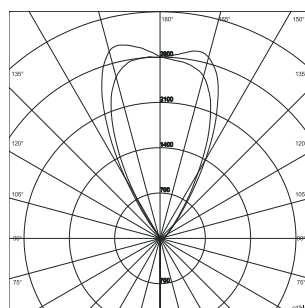

3000K 142 lm

900112066

4000K 149 lm

900122066

Without Honeycomb

With Honeycomb

ZERO
Ø3.35"

Without Honeycomb