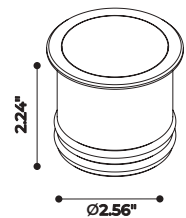

26°

5.8W LED

6.3W Total

24VDC

aluminum

2700K	432 lm	900132126
3000K	455 lm	900112126
4000K	478 lm	900122126

ZERO
Ø2.56"

With Honeycomb

26°

5.8W LED

6.3W Total

24VDC

aluminum

2700K	251 lm	900132156
3000K	264 lm	900112156
4000K	277 lm	900122156

Without Honeycomb

With Honeycomb

2.24"

Ø2.56"

ZERO
Ø2.56"

Without Honeycomb

52°

5.8W LED

6.3W Total

24VDC