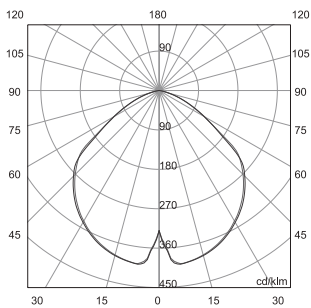

4000K 137 lm

900122086

Without Honeycomb

With Honeycomb

2.36"

Ø3.35"

BEAMS
15° - 24° - 38°

Adjustable
Ø4.33"