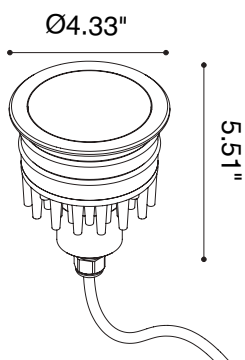

15°

36°

60°

1

2

3

For Model ZERO ø4.33", by adjusting a rotating mechanical object the optical section can be oriented, by opening the luminaire a graduated base allows the tilting adjustment.

- For the installation of recessed ground fixture, a proper drainage must be provided, and the use installation box is mandatory.
- Do not install in hollow areas or water flooding/stagnating areas, water should flow out within 30min. the use of IP connecting tools is warmly suggested to avoid water ingress.
- We recommend the use of connecting tools that grant an IP degree equal or higher than the one declared for products

ACCESSORIES

RECESSED BOX Zero Ø1.77"

9001 | Dimensions: Ø1.57" x 4.45"

RECESSED BOX Zero Ø4.45"

9002 | Dimensions: Ø2.48" x 4.53"

RECESSED BOX Zero Ø3.35"

9003 | Dimensions: Ø3.15" x 6.38"

RECESSED BOX Zero Ø4.33"

9000 | Dimensions: Ø3.94" x 7.87"

3-4 WAY - 4 POLES TERMINAL BLOCK IP68

9005 | For ref 9003 & 9000 only