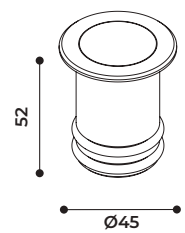

ZERO
Ø1.77"

With Honeycomb

18°

2W LED

3W Total

24VDC

aluminum

2700K   98 lm

900132136

3000K   103 lm

900112136

4000K   108 lm

900122136