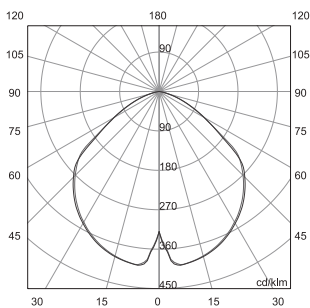

ZERO
Ø2.56"

Without Honeycomb

52°

5.8W LED

6.3W Total

24VDC

aluminum

2700K 409 lm

900132076

3000K 431 lm

900112076

4000K 453 lm

900122076

ZERO
Ø2.56"

With Honeycomb

52°

5.8W LED

6.3W Total

24VDC

aluminum

2700K 135 lm

900132066

3000K 142 lm

900112066

4000K 149 lm

900122066

Without Honeycomb