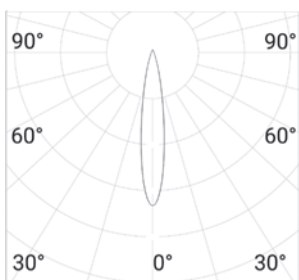

designplan® 

Ø1.77" - 36°

ZERO
Ø1.77"

Without Honeycomb

18°

2W LED

3W Total

24VDC

With Honeycomb

18°

2W LED

3W Total

24VDC

aluminum

2700K 98 lm

900132136

3000K 103 lm

900112136

4000K 108 lm

900122136

ZERO
Ø1.77"

Without Honeycomb

36°

2W LED