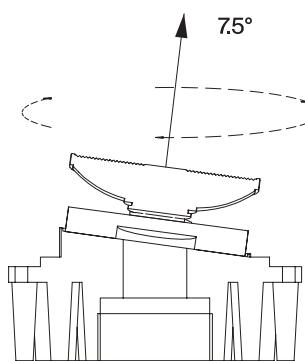

15°

36°

60°

1

2

3

For Model ZERO ø4.33", by adjusting a rotating mechanical object the optical section can be oriented, by opening the luminaire a graduated base allows the tilting adjustment.

- For the installation of recessed ground fixture, a proper drainage must be provided, and the use installation box is mandatory.
- Do not install in hollow areas or water flooding/stagnating areas, water should flow out within 30min. the use of IP connecting tools is warmly suggested to avoid water ingress.
- We recommend the use of connecting tools that grant an IP degree equal or higher than the one declared for products

ACCESSORIES

RECESSED BOX Zero Ø1.77"

9001 | Dimensions: Ø1.57" x 4.45"

RECESSED BOX Zero Ø4.45"

9002 | Dimensions: Ø2.48" x 4.53"

RECESSED BOX Zero Ø3.35"

9003 | Dimensions: Ø3.15" x 6.38"

RECESSED BOX Zero Ø4.33"

9000 | Dimensions: Ø3.94" x 7.87"

3-4 WAY - 4 POLES TERMINAL BLOCK IP68

9005 | For ref 9003 & 9000 only