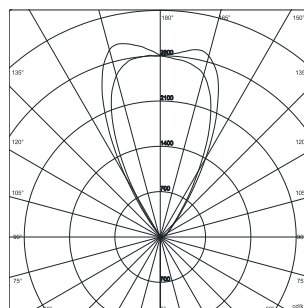

26°

5.8W LED

6.3W Total

24VDC

aluminum

2700K	251 lm	900132156
3000K	264 lm	900112156
4000K	277 lm	900122156

Without Honeycomb

With Honeycomb

2.24"

Ø2.56"

ZERO
Ø2.56"

Without Honeycomb

52°

5.8W LED

6.3W Total

24VDC