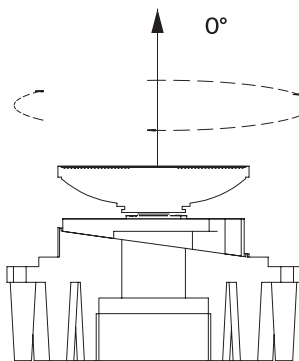

15°

36°

60°

1

2

3

For Model ZERO ø4.33", by adjusting a rotating mechanical object the optical section can be oriented, by opening the luminaire a graduated base allows the tilting adjustment.

- For the installation of recessed ground fixture, a proper drainage must be provided, and the use installation box is mandatory.
- Do not install in hollow areas or water flooding/stagnating areas, water should flow out within 30min. the use of IP connecting tools is warmly suggested to avoid water ingress.
- We recommend the use of connecting tools that grant an IP degree equal or higher than the one declared for products