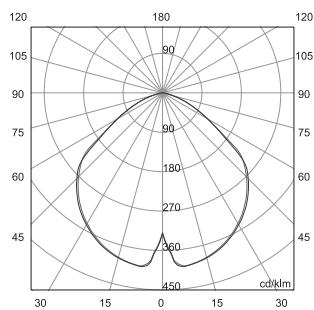

ZERO
Ø1.77"

Without Honeycomb

36°

2W LED

3W Total

24VDC

aluminium

2700K	224 lm	900132036
3000K	236 lm	900112036
4000K	248 lm	900122036

ZERO
Ø1.77"

With Honeycomb

36°

2W LED

3W Total

24VDC

aluminium

2700K	75 lm	900132026
3000K	79 lm	900112026
4000K	83 lm	900122026

Without Honeycomb