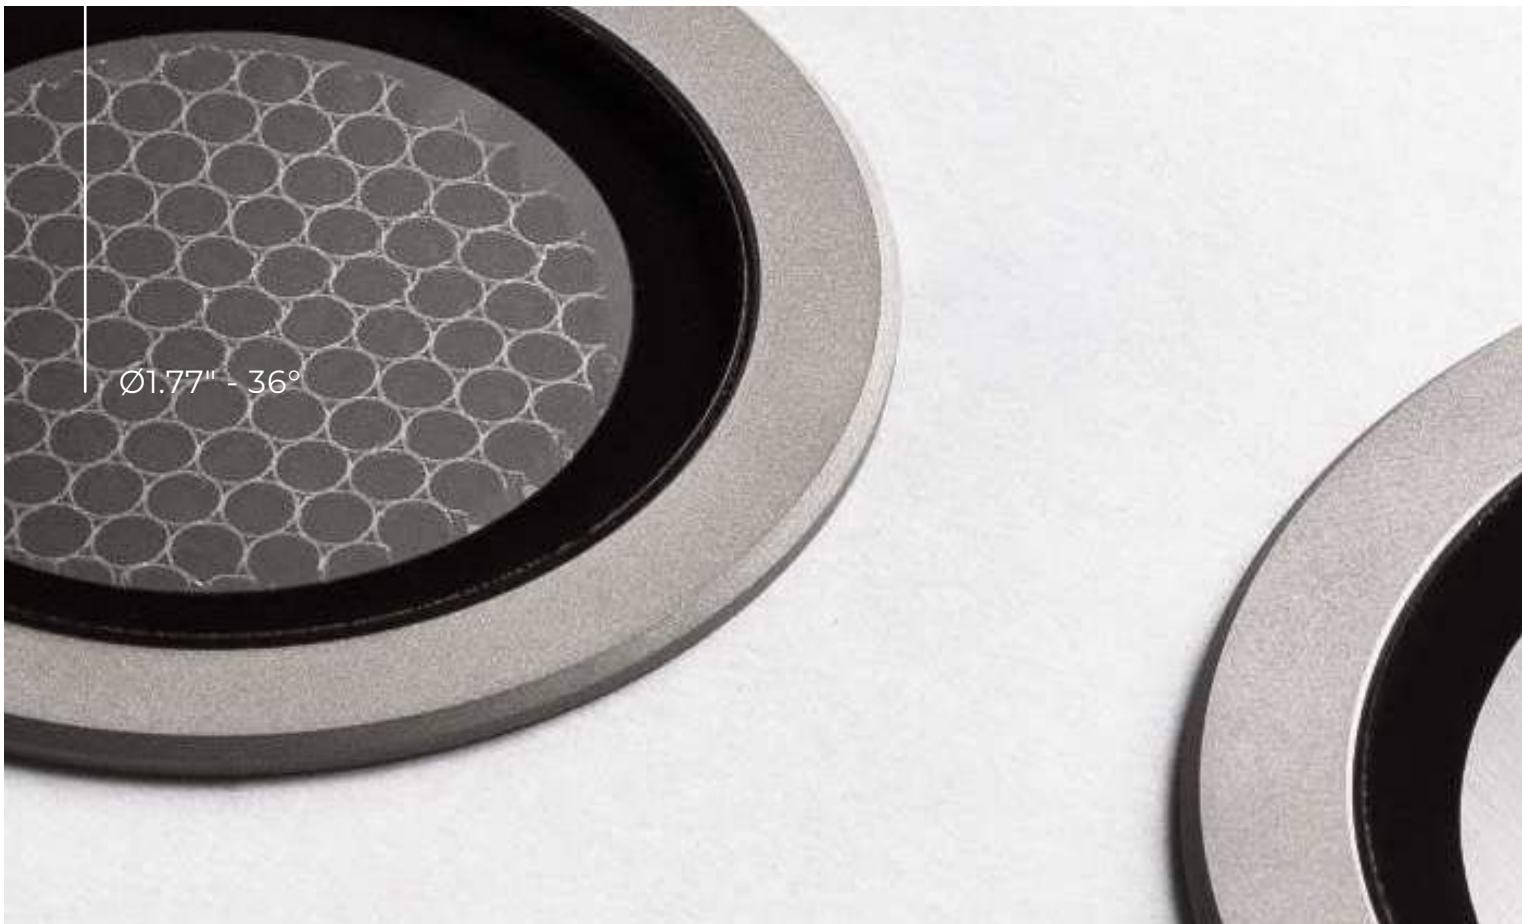

Ø1.77" - 36°

ZERO
Ø1.77"

Without Honeycomb

18°

2W LED

3W Total

24VDC

aluminum

2700K 169 lm

900132146

3000K 178 lm

900112146

4000K 187 lm

900122146