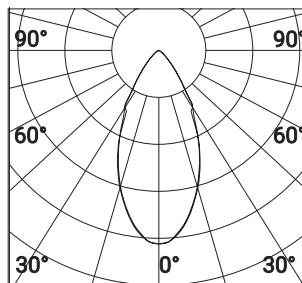

4000K 137 lm

900122086

Without Honeycomb

With Honeycomb

2.36"

Ø3.35"

BEAMS
15° - 24° - 38°

Adjustable
Ø4.33"