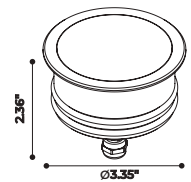

4000K 137 lm

900122086

Without Honeycomb

With Honeycomb

2.36"

Ø3.35"

BEAMS
15° - 24° - 38°

Adjustable
Ø4.33"

9000 | Dimensions: Ø3.94" x 7.87"

3-4 WAY - 4 POLES TERMINAL BLOCK IP68

9005 | For ref 9003 & 9000 only