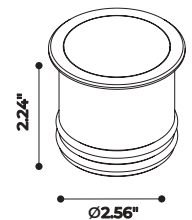

2.24"

Ø2.56"

ZERO
Ø2.56"

Without Honeycomb

52°

5.8W LED

6.3W Total

24VDC

3000K 142 lm

900112066

4000K 149 lm

900122066

Without Honeycomb

With Honeycomb

ZERO
Ø3.35"

Without Honeycomb

9000 | Dimensions: Ø3.94" x 7.87"

3-4 WAY - 4 POLES TERMINAL BLOCK IP68

9005 | For ref 9003 & 9000 only