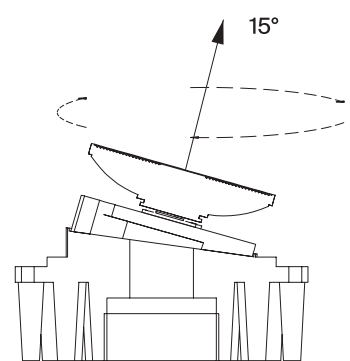

15°

36°

60°

1

2

3

For Model ZERO ø4.33", by adjusting a rotating mechanical object the optical section can be oriented, by opening the luminaire a graduated base allows the tilting adjustment.

- For the installation of recessed ground fixture, a proper drainage must be provided, and the use installation box is mandatory.
- Do not install in hollow areas or water flooding/stagnating areas, water should flow out within 30min. the use of IP connecting tools is warmly suggested to avoid water ingress.
- We recommend the use of connecting tools that grant an IP degree equal or higher than the one declared for products

ACCESSORIES

RECESSED BOX Zero Ø1.77"

9001 | Dimensions: Ø1.57" x 4.45"

RECESSED BOX Zero Ø4.45"

9002 | Dimensions: Ø2.48" x 4.53"

RECESSED BOX Zero Ø3.35"

9003 | Dimensions: Ø3.15" x 6.38"

RECESSED BOX Zero Ø4.33"

9000 | Dimensions: Ø3.94" x 7.87"

3-4 WAY - 4 POLES TERMINAL BLOCK IP68

9005 | For ref 9003 & 9000 only