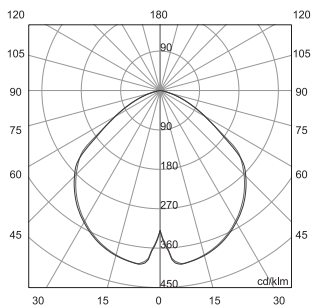

26°

5.8W LED

6.3W Total

24VDC

aluminum

2700K	251 lm	900132156
3000K	264 lm	900112156
4000K	277 lm	900122156

Without Honeycomb

With Honeycomb