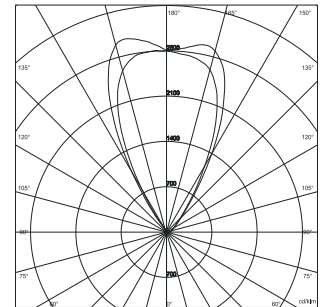

Adjustable
Ø4.33"

60°

12W LED

24VDC

aluminium

2700K 1019 lm

900132116

3000K 1073 lm

900112116

4000K 1231 lm

900122116

60°

For Model ZERO ø4.33", by adjusting a rotating mechanical object the optical section can be oriented, by opening the luminaire a graduated base allows the tilting adjustment.