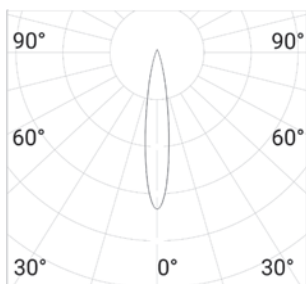

ZERO
Ø1.77"

Without Honeycomb

18°

2W LED

3W Total

24VDC

aluminum

2700K 169 lm

900132146

3000K 178 lm

900112146

4000K 187 lm

900122146