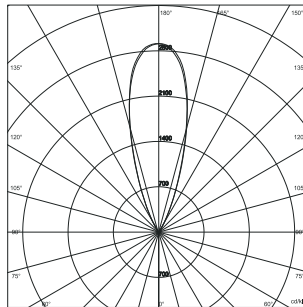

Adjustable
Ø4.33"

60°

12W LED

24VDC

aluminium

2700K 1019 lm

900132116

3000K 1073 lm

900112116

4000K 1231 lm

900122116

36°

For Model ZERO ø4.33", by adjusting a rotating mechanical object the optical section can be oriented, by opening the luminaire a graduated base allows the tilting adjustment.