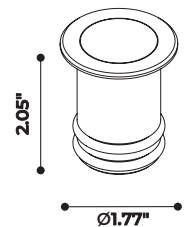

3W Total

24VDC

aluminium

2700K	224 lm	900132036
3000K	236 lm	900112036
4000K	248 lm	900122036

ZERO
Ø1.77"

With Honeycomb

36°

2W LED

3W Total

24VDC

aluminium

2700K	75 lm	900132026
3000K	79 lm	900112026
4000K	83 lm	900122026

Without Honeycomb

With Honeycomb

ZERO
Ø2.56"

Without Honeycomb

26°

5.8W LED

6.3W Total

24VDC

aluminum

2700K	432 lm	900132126
3000K	455 lm	900112126
4000K	478 lm	900122126

ZERO
Ø2.56"

With Honeycomb

2.24"

Ø2.56"

ZERO
Ø2.56"

Without Honeycomb

52°

5.8W LED

6.3W Total

24VDC