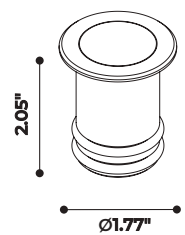

The glass is tempered serigraphed transparent mechanically fixed with silicone glue.

- Power supply 24VDC, remote power supply to be ordered separately.
- $\phi 1.77''$ 24V (2W LED - 3W Total) beam 36°
- $\phi 2.56''$ 24V (5.8W LED - 6.3W Total) beam 52°
- $\phi 3.35''$ 24V (6.5W Total, LED) diffused
- $\phi 4.33''$ 12W adjustable
- All luminaires are supplied with a piece of multi-core rubber cable L. 7.87" suitable for outdoor use.
- Power LED 2700K (not available on $\phi 4.33''$) 3000K / 4000K CRI \geq 80
- Mid Power (solo per $\phi 3.35''$ 24VDC)
- IP67
- IK06 $\phi 1.77''$ / IK07 $\phi 2.56''$ / IK06 $\phi 3.35''$ / IK08 $\phi 4.33''$
- Installation plastic housing (9000, 9001,9002,9003) required for installation and IP connectors (9004,9005), remote power supplies to be ordered separately.

designplan® 

Ø1.77" - 36°

ZERO
Ø1.77"

Without Honeycomb

18°

2W LED

3W Total

24VDC

aluminum

2700K 169 lm

900132146

3000K 178 lm

900112146

4000K 187 lm

900122146

ZERO
Ø1.77"

2.24"

Ø2.56"

ZERO
Ø2.56"

Without Honeycomb

52°

5.8W LED

6.3W Total

24VDC