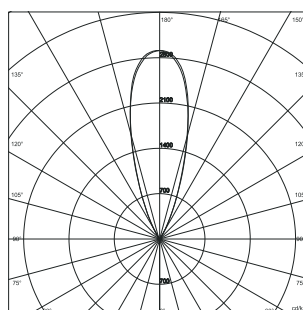

With Honeycomb