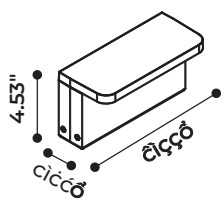

- Remote Power Supply 24VDC, 50-60Hz
- Power: (10W LED; 12.5 W Total)
- CCT: 2700K / 3000K / 4000K CRI≥80
- IP65
- IK06
- Integral inox fixing plate included.
- Anchor bolts (9042) for ground installation and connector IP (9005) to be separately ordered.

79 Trenton Avenue
Frenchtown, NJ 08825

www.designplan.com

Tel: (908) 996-7710
Fax: (908) 996-7042

ZEUS

h 4.53" - h 12.40" - h 28.15"

ZEUS	H 4.53"	10W LED	12.6W Total	24VDC		
		<i>white</i>	<i>sand</i>	<i>graphite</i>	<i>aluminum</i>	<i>corten</i>
2700K	645lm	901531042	901531043	901531044	901531045	901531048
3000K	672lm	901511042	901511043	901511044	901511045	901511048
4000K	705lm	901521042	901521043	901521044	901521045	901521048