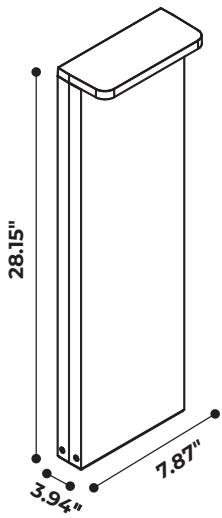

ZEUS	H 28.15"	10W LED	12.6W Total	24VDC		
		<i>white</i>	<i>sand</i>	<i>graphite</i>	<i>aluminum</i>	<i>corten</i>
2700K	645 lm	901531062	901531063	901531064	901531065	901531068
3000K	672 lm	901511062	901511063	901511064	901511065	901511068
4000K	705 lm	901521062	901521063	901521064	901521065	901521068