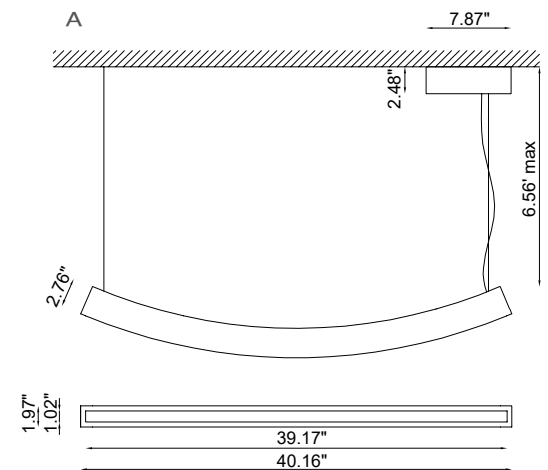

Zen is a suspended indoor pendant made of AirCoral® with a white surface mounted or recessed ceiling box. It is available in 3000K with 120° optic.

TECHNICAL DATA

Wattage / Input	30W (120-277VAC, 24VDC)
Power Supply	Integral - 120-277VAC (Surface Box) Remote - 24VDC (Recessed Box)
Construction	Body: AirCoral® Lens: Frosted Satin Glass Ceiling Box: Surface or Recessed Cable: Max length 6.56'
CCT	3000K
CRI	>80
Delivered Lumens	3150 lm (3000K)
Efficacy	105 lm/W
Optics	120°
Finishes	AirCoral®
Fixture Dimensions	40.16" l x 1.97" w x 2.76" h
Cut-out Dimension	Ø6.30" for BU1452.AC (fig. B)
Fixture Weight	9.26 lbs
IP Rating	IP40

Fixture Dimensions

The body is made of AirCoral® a unique patented composite material that actually purifies the air. It can be calculated how many cubic feet each fixture will purify. See website for AirCoral® calculator.

For other power supply options consult factory.

PHOTOMETRIC DATA

Note all Photometry is 3000K

Maximum Candela = 700.4

Job Name/Date:

Fixture Type Designation: