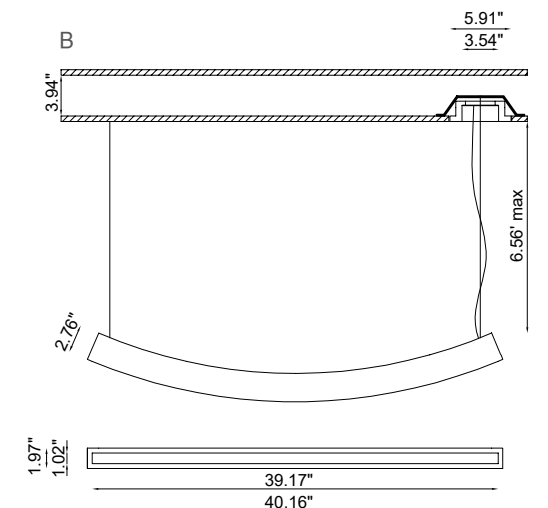

Zen is a suspended indoor pendant made of AirCoral® with a white surface mounted or recessed ceiling box. It is available in 3000K with 120° optic.

TECHNICAL DATA

Wattage / Input	30W (120-277VAC, 24VDC)
Power Supply	Integral - 120-277VAC (Surface Box) Remote - 24VDC (Recessed Box)
Construction	Body: AirCoral® Lens: Frosted Satin Glass Ceiling Box: Surface or Recessed Cable: Max length 6.56'
CCT	3000K
CRI	>80
Delivered Lumens	3150 lm (3000K)
Efficacy	105 lm/W
Optics	120°
Finishes	AirCoral®
Fixture Dimensions	40.16" l x 1.97" w x 2.76" h
Cut-out Dimension	Ø6.30" for BU1452.AC (fig. B)
Fixture Weight	9.26 lbs
IP Rating	IP40

Fixture Dimensions

The body is made of AirCoral® a unique patented composite material that actually purifies the air. It can be calculated how many cubic feet each fixture will purify. See website for AirCoral® calculator.

For other power supply options consult factory.

PHOTOMETRIC DATA

Note all Photometry is 3000K

Maximum Candela = 700.4

Job Name/Date:

Fixture Type Designation: