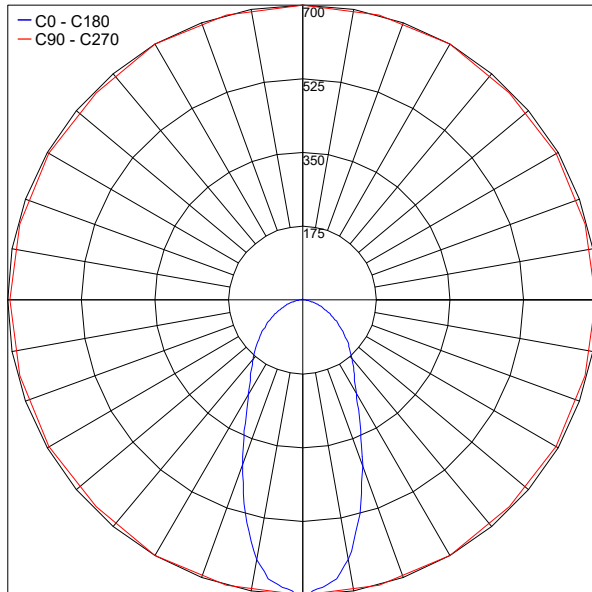

For other power supply options consult factory.

PHOTOMETRIC DATA

Note all Photometry is 3000K

Maximum Candela = 700.4

Job Name/Date:

Fixture Type Designation: