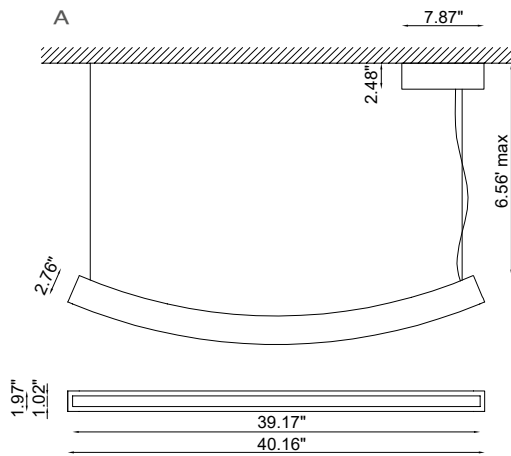

FIXTURE DIMENSIONS

BU1451