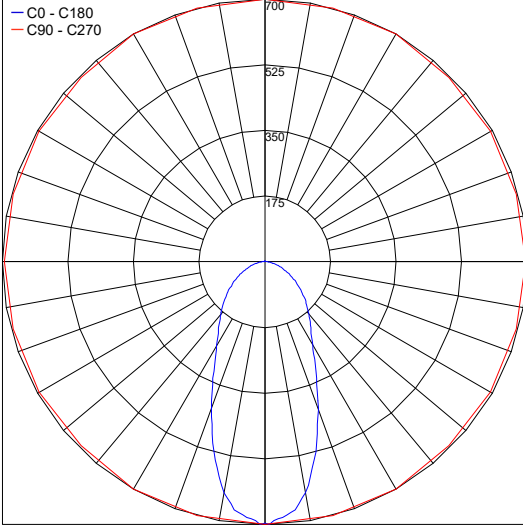

For other power supply options consult factory.

Job Name/Date:

Fixture Type Designation:

PHOTOMETRIC DATA

Note all Photometry is 3000K

Maximum Candela = 700.4

PHOTOMETRIC FILENAME : ZEN BU1451.AC 3000K 30W.IES