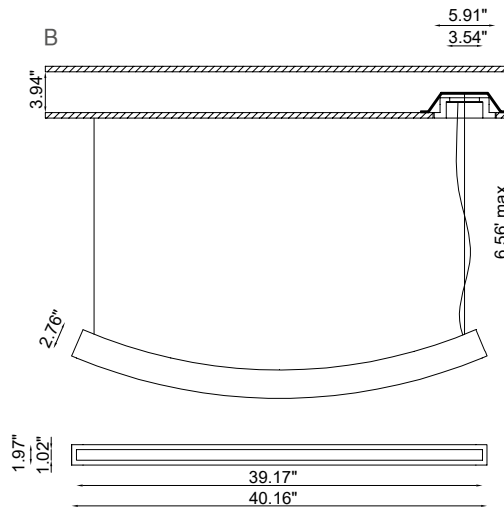

Zen is a suspended indoor pendant made of AirCoral® with a white surface mounted or recessed ceiling box. It is available in 3000K with 120° optic.

Fixture Dimensions - See page 2

TECHNICAL DATA

Wattage / Input	30W (120-277VAC, 24VDC)
Power Supply	Integral - 120-277VAC (Surface Box) Remote - 24VDC (Recessed Box)
Construction	Body: AirCoral® Lens: Frosted Satin Glass Ceiling Box: Surface or Recessed Cable: Max length 6.56'
CCT	3000K (2700K on request)
CRI	>80
Delivered Lumens	1075 lm (3000K)
Efficacy	35.8 lm/W
Optics	120°
Finishes	AirCoral®
Fixture Dimensions	40.16" l x 1.97" w x 2.76" h
Cut-out Dimension	Ø6.30" for BU1452.AC (fig. B)
Fixture Weight	9.26 lbs
IP Rating	IP40

Job Name/Date:

Fixture Type Designation:

FIXTURE DIMENSIONS

BU1451

BU1452

SUGGESTED POWER SUPPLIES

24VDC Remote Driver - For use with recessed ceiling box

Part Number	Description	Input/Output	# of Fixtures
PPLT00158	Non-Dim	120VAC to 24VDC, 100W, Class 2	1-2
PPLT00543	0-10V Dimming to 15% (-40°F / -40°C Cold Weather Start)	120-277VAC to 24VDC, 100W, Class 2	1-2