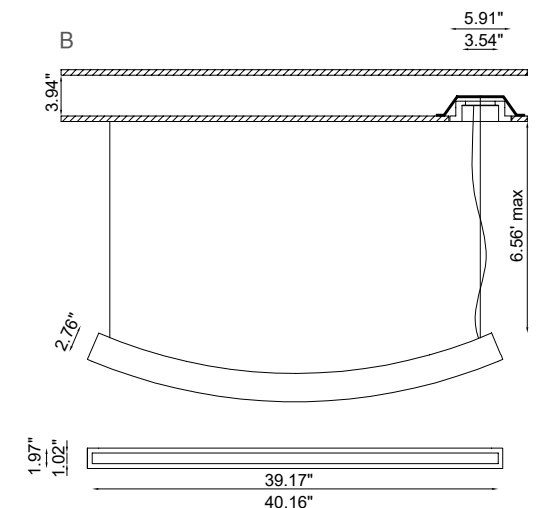

Zen is a suspended indoor pendant made of AirCoral® with a white surface mounted or recessed ceiling box. It is available in 3000K with 120° optic.

TECHNICAL DATA

Wattage / Input	30W (120-277VAC, 24VDC)
Power Supply	Integral - 120-277VAC (Surface Box) Remote - 24VDC (Recessed Box)
Construction	Body: AirCoral® Lens: Frosted Satin Glass Ceiling Box: Surface or Recessed Cable: Max length 6.56'
CCT	3000K
CRI	>80
Delivered Lumens	3150 lm (3000K)
Efficacy	105 lm/W
Optics	120°
Finishes	AirCoral®
Fixture Dimensions	40.16" l x 1.97" w x 2.76" h
Cut-out Dimension	Ø6.30" for BU1452.AC (fig. B)
Fixture Weight	9.26 lbs
IP Rating	IP40

Fixture Dimensions

The body is made of Aircoral® a unique patented composite material that actually purifies the air. It can be calculated how many cubic feet each fixture will purify. See website for Aircoral® calculator.

For other power supply options consult factory.

PHOTOMETRIC DATA

Note all Photometry is 3000K

Maximum Candela = 700.4

Job Name/Date:

Fixture Type Designation: