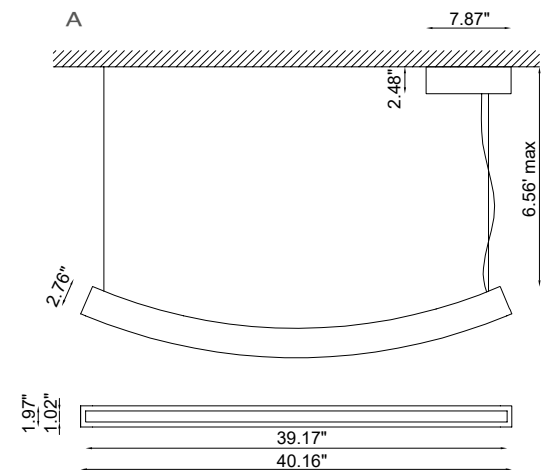

Zen is a suspended indoor pendant made of AirCoral® with a white surface mounted or recessed ceiling box. It is available in 3000K with 120° optic.

TECHNICAL DATA

Wattage / Input	30W (120-277VAC, 24VDC)
Power Supply	Integral - 120-277VAC (Surface Box) Remote - 24VDC (Recessed Box)
Construction	Body: AirCoral® Lens: Frosted Satin Glass Ceiling Box: Surface or Recessed Cable: Max length 6.56'
CCT	3000K
CRI	>80
Delivered Lumens	3150 lm (3000K)
Efficacy	105 lm/W
Optics	120°
Finishes	AirCoral®
Fixture Dimensions	40.16" l x 1.97" w x 2.76" h
Cut-out Dimension	Ø6.30" for BU1452.AC (fig. B)
Fixture Weight	9.26 lbs
IP Rating	IP40

Fixture Dimensions

The body is made of Aircoral® a unique patented composite material that actually purifies the air. It can be calculated how many cubic feet each fixture will purify. See website for Aircoral® calculator.

For other power supply options consult factory.

PHOTOMETRIC DATA

Note all Photometry is 3000K

Maximum Candela = 700.4

Job Name/Date:

Fixture Type Designation: