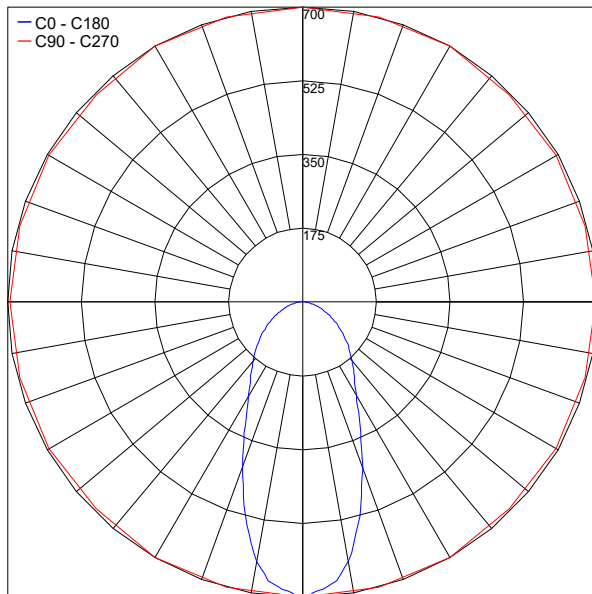

For other power supply options consult factory.

PHOTOMETRIC DATA

Note all Photometry is 3000K

Maximum Candela = 700.4

Job Name/Date:

Fixture Type Designation: