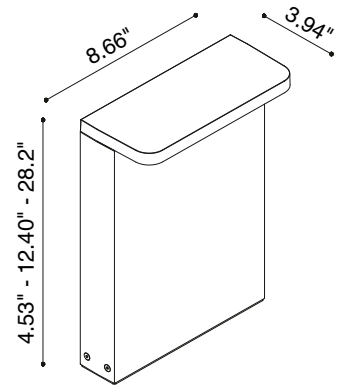

Zeus is an IP65-rated, square bollard for ground or solid surface installation. It is available in 3 heights (4.5", 12.4", 28.2"), 3 color temperatures and 5 standard finishes. Dark Sky compliant for output below 80°.

TECHNICAL DATA

Wattage / Input	10W (24VDC)
Power Supply	Remote, not included. See page 2.
Construction	Head/Base: Die-Cast Aluminum Pole: Extruded Aluminum Lens: Tempered, Transparent Glass Diffuser
CCT	2700K, 3000K, 4000K
CRI	>80
BUG Rating	B0-U2-G1
Delivered Lumens	362 lm (3000K) Dark Sky compliant, output below 80°
Efficacy	36.2 lm/W (3000K)
Optics	Diffuse
LED Source	Mid Power LED
Finishes	5 Standard, See Below
Fixture Dimensions	8.66" l x 3.94" w x 4.53" or 12.4" h
IP Rating	IP65
Impact Resistance	IK06

Fixture Dimensions

ORDERING INFORMATION

Example: D901521053.US. Power Supplies / Accessories sold separately.

D9015				US
Model No.	CCT	Height	Finish	
D9015	310 - 2700K	4 - 4.5" h	2 - White	US
	110 - 3000K	5 - 12.4" h	3 - Sand	
	210 - 4000K	6 - 28.2" h	4 - Graphite	
			5 - Aluminum	
			8 - Corten	