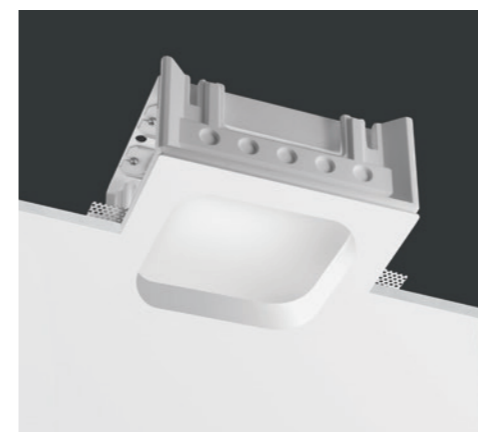

# ZOOM

SQUARE RECESSED WITH ROUNDED CORNERS

Vista Vision Clinic, Florence | ph. Le Michette Creative Studio

### TECHNICAL FEATURES

Code	BU6181.AC	BU6183.AC
Type	Downlight 90°	Downlight 90°
Material	AC: AirCoral®	AC: AirCoral®
Absorption capacity*	83.10 ft²	83.10 ft²
Weight	7.05 lbs	7.05 lbs
Mounting	Ceiling recessed	Ceiling recessed
IP rating	IP40	IP40
Control gear	ON/OFF driver (included)	Dimmable constant current driver (included)
Cut out for plasterboard	9.65 × 9.65 in	9.65 × 9.65 in
Lamp type	LED 1050 mA ☒	LED 500 mA ☒
Lamp wattage	1 × 40W	2 × 6.5W
Luminous efficacy	1 × 4680 lm - 3000K	2 × 930 lm - 3000K
Light distribution	Wide beam 40°	Wide beam 120°
Fitting	-	-
Light color	White 3000K	White 3000K
Light hole	6.89 × 6.89 in	6.89 × 6.89 in
Voltage connection	220-240V · 50/60Hz	220-240V · 50/60Hz
CRI	>90	>90
Note	Extra white satin glass. Frosted glass recessed 1.18 in into the ceiling.  Other available light colors: 2700K, 4000K (on request).	Extra white satin glass. Frosted glass recessed 1.18 in into the ceiling.  Trailing-edge and leading-edge dimming (20 - 100%).  Other available light colors: 2700K, 4000K (on request).