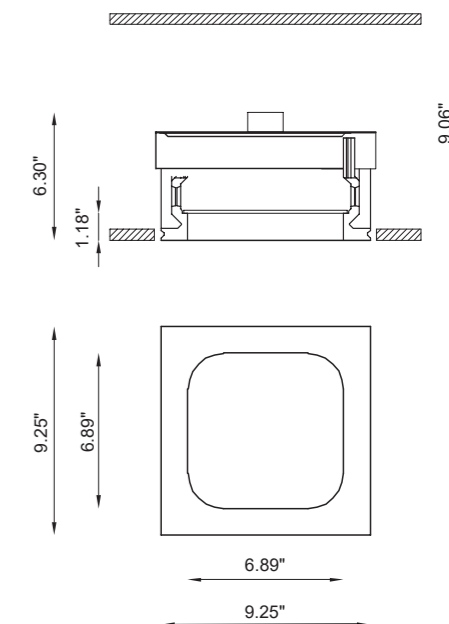

Indoor Recessed

designplan®

79 Trenton Avenue
Frenchtown, NJ 08825

www.designplan.com

Tel: (908) 996-7710
Fax: (908) 996-7042

* The absorption capacity per ft² calculated by the American organization TCNA (Tile Council of North America) is measured for an average room of 8.86 ft in height and therefore expressed in ft²