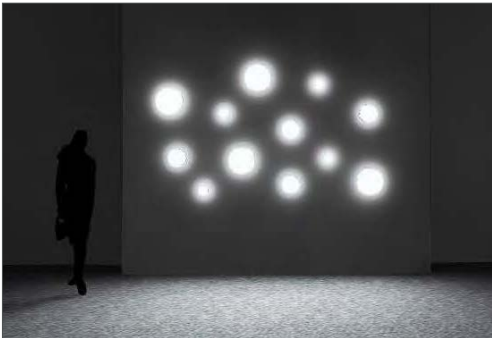

LAM PHANTOM

Surface mounted wall or ceiling luminaires with simple and elegant, uniform diffused light.

4 multidimensional shapes: Circle, Linear, Square or Rectangle
Each in 3 sizes and wattages

Remote 24VDC Constant Voltage

2700K, 3000K, 4000K

Crystal clear acrylic lens with sealant used in shipbuilding

Finishes: White, Black, Gray, Cor-ten, Anthracite