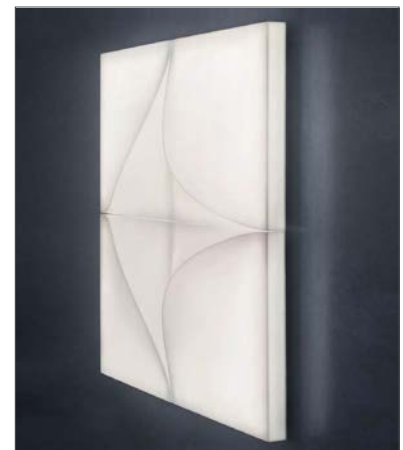

DUNE

TILES

Three different styles of versatile, square, surface mounted tiles for indoor installation: Cuboids, Deco and Dune. They can be configured into unique shapes and combinations.

20W - Integral 120VAC - 0-10V Dimming

3000K, 4000K - Diffused Optics

Body Material: White Polycarbonate