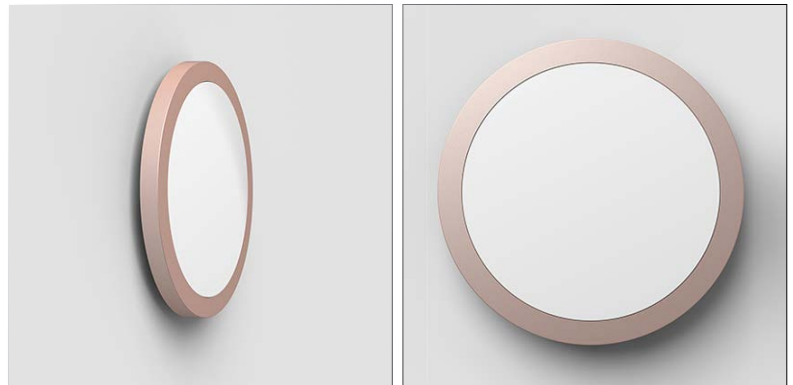

## NINE W

A wall version of the popular Nine pendant, this indoor lighting solution offers linear spread upper and diffused lower light emissions in a sleek, modern, surface mounted luminaire.

30 inch - 45W

35 inch - 54W

48 inch - 72W

Continuous runs with connectors  
for inside and outside corners

Integral 120-277VAC with 0-10V Dimming

2700K, 3000K, 3500K, 4000K

*Finishes: Black Suede, Bronze, Silver, White Suede*

## ARIA

A 12-inch round, IP65 rated, surface mounted luminaire for outdoor installation with a diffused bidirectional light emission.

13W - Integral 120-277VAC with 0-10V Dimming

3000K, 4000K

*Finishes: White, Ibiza Sand, Gray, Aluminum*

## BERICA

A family of double beam, indoor, wall-mounted fixtures that discreetly blends or disappears into the wall (with the use of primer finish) on which it is installed.

Available in 3 sizes in each style: concave, flat or convex.