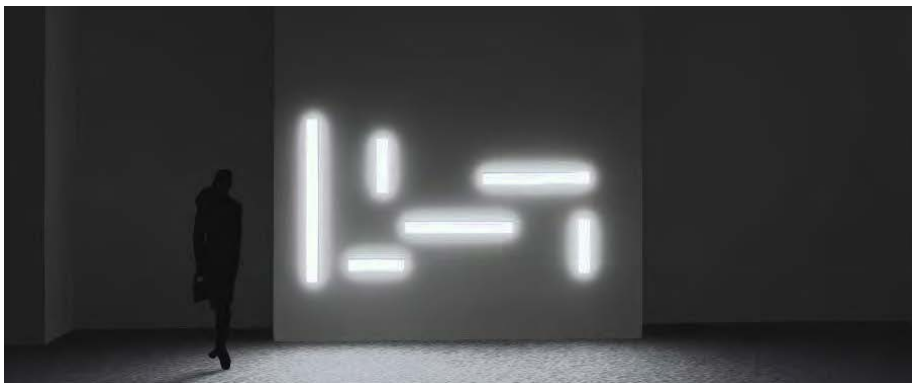

LAM PHANTOM

Surface mounted wall or ceiling luminaires with simple and elegant, uniform diffused light.

4 multidimensional shapes: Circle, Linear, Square or Rectangle
Each in 3 sizes and wattages

Remote 24VDC Constant Voltage

2700K, 3000K, 4000K

Crystal clear acrylic lens with sealant used in shipbuilding

Finishes: White, Black, Gray, Cor-ten, Anthracite