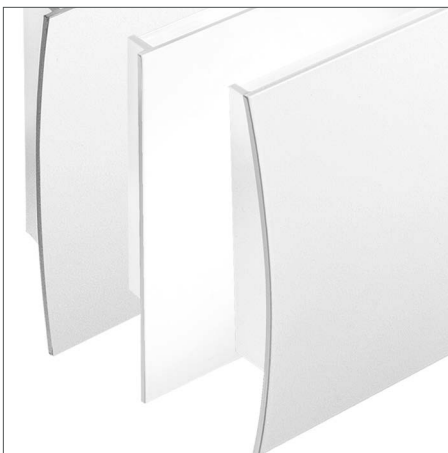

## NINE W

A wall version of the popular Nine pendant, this indoor lighting solution offers linear spread upper and diffused lower light emissions in a sleek, modern, surface mounted luminaire.

30 inch - 45W

## ARIA

A 12-inch round, IP65 rated, surface mounted luminaire for outdoor installation with a diffused bidirectional light emission.

13W - Integral 120-277VAC with 0-10V Dimming

3000K, 4000K

*Finishes: White, Ibiza Sand, Gray, Aluminum*

## BERICA

A family of double beam, indoor, wall-mounted fixtures that discreetly blends or disappears into the wall (with the use of primer finish) on which it is installed.

Available in 3 sizes in each style: concave, flat or convex.