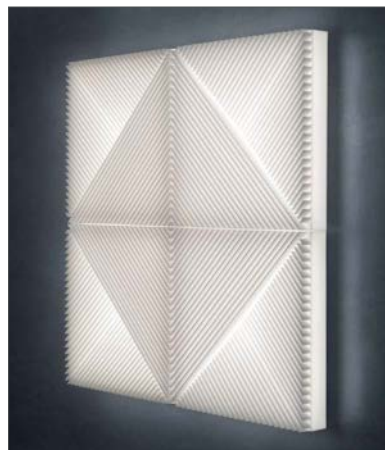

ELOISE

A 6-inch round, IP65 rated, surface mounted luminaire for outdoor or indoor installation with a black or white reflector and 360° radial light emission.

13W - Integral 120-277VAC with 0-10V Dimming

3000K, 4000K

Finishes: White, Ibiza Sand, Gray, Aluminum

LSW / LSC

A vandal resistant, IP65 rated, low voltage slot for installation in steam rooms or exterior canopies.

1, 2 and 4 foot lengths
Semi-recessed or surface mounted

Static White (8.1W per ft)
Tunable White (6.3W per ft):

Static: 2700K, 3000K, 3500K
Tunable: 2700K to 5000K

Finishes: Black Suede, White Suede, Bronze, Silver

DECO

TILES

Three different styles of versatile, square, surface mounted tiles for indoor installation: Cuboids, Deco and Dune. They can be configured into unique shapes and combinations.

20W - Integral 120VAC - 0-10V Dimming

3000K, 4000K - Diffused Optics

Body Material: White Polycarbonate