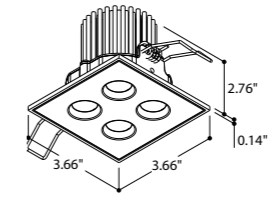

## B4 Torsion

CREE XPG - 8W - 700mA  
 832 lumen 2700K CRI92  
 832 lumen 3000K CRI92  
 dimmability: PWM/CCR

3.15"  
 Installation depth 2.95"

finish	2700K			3000K		
	10°	25°	46°	10°	25°	46°
○	T293047	T293147	T293247	T293057	T293157	T293257
●	T293026	T293126	T293226	T293036	T293136	T293236