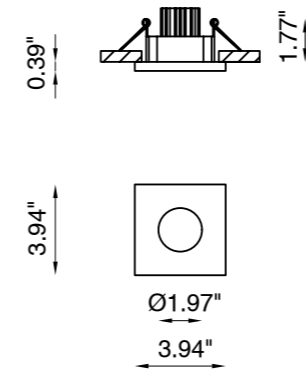

BARD

*SEMI-RECESSED
COMPLETELY PAINTABLE LIKE THE CEILING.*

Bard is a semi-recessed luminaire installable on plasterboard ceilings, equipped with a Coral® body and a spring mechanism that allows the product to be fixed to the false ceiling. Square base outer body measuring 3.94" x 3.94" and inner metal core which, installed inside a Ø3.35" hole, can be installed on any type of support. Bard is an indoor luminaire with a minimal design, available with different LED luminous sources.

CODE COMPOSITION

BU1004.00	4 R	40 M	_	WD
				<i>light color</i>
		27		2700K
		30		3000K
		40		4000K
example of code composition	BU1004.00 4 R 40 M 30 WD			

TECHNICAL FEATURES

Code	BU1004.00 XX
Type	Downlight 90° 
Material	00: Coral®
Weight	1.76 lbs
Mounting	Ceiling recessed
IP rating	IP20
Insulation class	III
Control gear	Constant current electronic driver (not included)
Cut out for plasterboard	Ø 3.35"
Lamp type	LED 500mA ⚡ Vf: 18 VDC
Lamp wattage	1 x 9W
Luminous efficacy	1125 lm - 3000K
Light distribution	Wide beam 40°
Fitting	-
Light colour	White 3000K White 2700K 4000K (on request)
Light hole	Ø 1.97"
Voltage connection	By driver (optional)
CRI	90