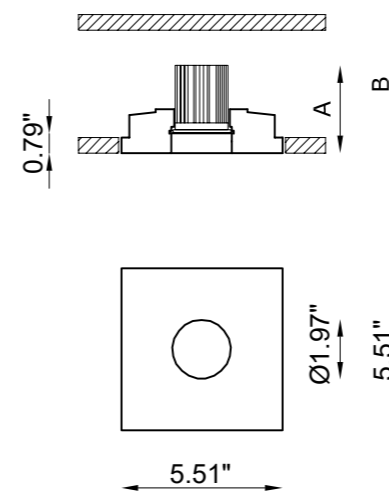

# BASIC ROUND

*The pure and simple lines of the geometrical shape par excellence — the circle — whose harmony come together with light to enhance spaces and situations: Basic Round is a totally disappearing recessed luminaire made of Coral®, installable on plasterboard or brick ceilings with a unique and minimal design, perfect for illuminating spaces in a discreet and elegant way. Designed for the indoor, it can be only provided with LED luminescent sources positioned 0.79" backwards from the ceiling level. Basic Round suits any architectonic projects, spontaneously emphasizing the surfaces it is installed on.*

## TECHNICAL FEATURES

Code	BU3123.Z.00.US
Type	Downlight 90° 
Material	00: Coral®
Weight	1.76 lbs
Mounting	Ceiling recessed
IP rating	IP20
Control gear	Constant current electronic driver (not included)
Dimensions	A: 3.15"; B: 3.94"
Cut out for plasterboard	5.91" x 5.91"
Lamp type	LED 500mA 
Lamp wattage	1 x 10W
Luminous efficacy	105 lm/W - 3000K
Light distribution	Wide beam 40°
Light color	White 3000K
Light hole	Ø 1.97"
CRI	>90