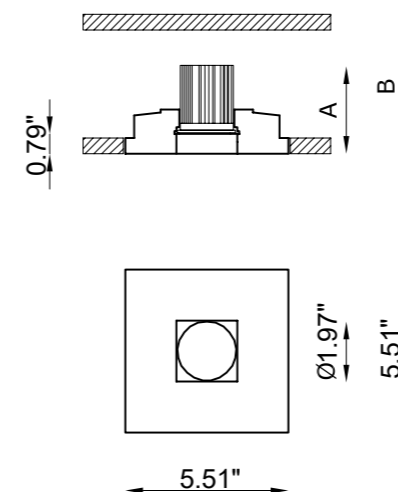

# BASIC SQUARE

*In Basic Square, an indoor totally disappearing recessed luminaire made of Coral<sup>®</sup>, installable on plasterboard or brick ceilings, geometrical lines and minimal design come together to create a concrete light, that shows all its consistency since the first glance. Designed for the indoor, it can be only provided with LED luminescent sources positioned 0.79" backwards from the ceiling level.*

## TECHNICAL FEATURES

Code	BU3113.Z.00.US
Type	Downlight 90° 
Material	00: Coral <sup>®</sup>
Weight	1.76 lbs
Mounting	Ceiling recessed
IP rating	IP20
Control gear	Constant current electronic driver (not included)
Dimensions	A: 3.15"; B: 3.94"
Cut out for plasterboard	5.91" x 5.91"
Lamp type	LED 500mA 
Lamp wattage	1 x 10W
Luminous efficacy	105 lm/W - 3000K
Light distribution	Wide beam 40°
Light color	White 3000K
Light hole	1.97" x 1.97"
CRI	>90