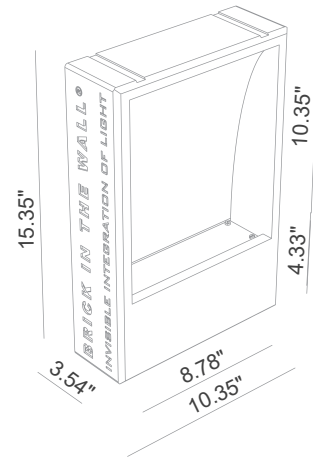

CATALOG SHEET

BIG IP20

INDOOR

Fix (not adjustable) 0° - 0°

□ 10.55" × 15.55"

Material : CALCYT® plaster

BIG LED WARMDIM 900LM 120VAC	
WARMDIM : DIMS FROM 3000°K TO 2000°K	
REF N° 104 73 600 phase DIM	
REF N° 104 63 600 DIM 0-10V	
120VAC/50Hz - 12W - incl. line voltage driver ◊ - parallel wiring Ⓡ-Ⓢ-Ⓣ-Ⓤ-Ⓟ - 4 Step MacAdam - CRI 90	

BIG LED 1200LM 120VAC			
REF N°	2200°K	2700°K	3000°K
phase DIM	104 72 500	104 72 000	104 72 100
DIM 0-10V	104 62 500	104 62 000	104 62 100
120VAC/50Hz - 9.1W - incl. line voltage driver ◊ - parallel wiring Ⓡ-Ⓢ-Ⓣ-Ⓤ-Ⓟ - 2 Step MacAdam - CRI 90 - R9=75			

BIG LED 1500LM 120VAC			
REF N°	2700°K	3000°K	4000°K
phase DIM	104 73 000	104 73 100	104 73 200
DIM 0-10V	104 63 000	104 63 100	104 63 200
120VAC/50Hz - 9.5W - incl. line voltage driver ◊ - parallel wiring Ⓡ-Ⓢ-Ⓣ-Ⓤ-Ⓟ - 2 Step MacAdam - CRI 80			