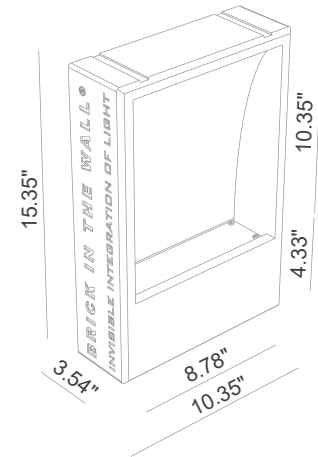

## BIG IP54

BATHROOM

Fix (not adjustable) 0° - 0°

10.55" × 15.55"

Material : CALCYT® plaster

## CATALOG SHEET

### BIG IP54

OUTDOOR

Fix (not adjustable) 0° - 0°

10.55" × 15.55"

Material : waterproof CALCYT+®