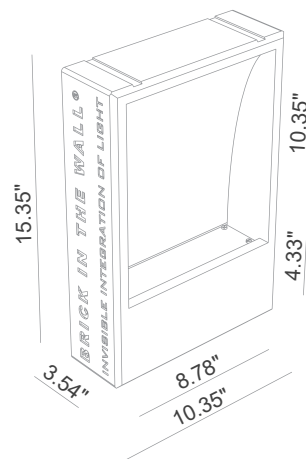

## BIG IP54

BATHROOM

Fix (not adjustable) 0° - 0°

10.55" × 15.55"

Material : CALCYT® plaster

### BIG IP54

OUTDOOR

Fix (not adjustable) 0° - 0°

10.55" × 15.55"

Material : waterproof CALCYT+®