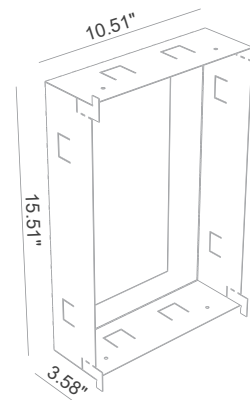

BIG LED 1200LM REMOTE DRIVER

REF N°	2200°K	2700°K	3000°K
excl. driver	104 28 501	104 28 001	104 28 101

9.1W - excl. driver - 500mA $\diamond$ -
parallel wiring $\square$ -0.2m- $\square$ - P -
2 Step MacAdam - CRI 90 - R9=75

Ready for installation in solid walls
Optional plasterkit for installation into **outer casing**

PLASTERKIT BIG
REF N° 704 01 000 For mounting into **outer casing**