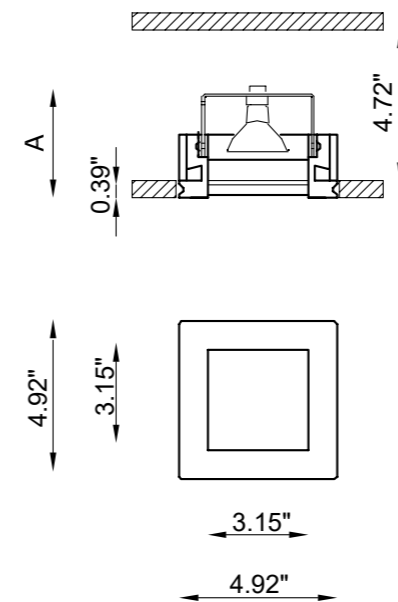

# BILD

*Geometry and light, elegance and simplicity: Bild is a totally disappearing indoor recessed luminaire made of Coral®, installable on plasterboard or brick ceilings, whose linearity becomes the starting point to create unique solutions, where the light beam becomes the absolute protagonist of indoor spaces. The lack of screws or ring nuts in the body of this product allows an extraordinary total disappearance: the luminaire becomes an integral part of the surfaces it is installed on.*

## TECHNICAL FEATURES

Code	BU4423.Z.00.US
Type	Downlight 90° 
Material	00: Coral®
Weight	2.31 lbs
Mounting	Ceiling recessed
IP rating	IP40
Control gear	Constant current electronic driver (not included)
Dimensions	A: 3.94"
Cut out for plasterboard	5.31 x 5.31"
Lamp type	LED 500mA 
Lamp wattage	1 x 10W
Luminous efficacy	105 lm/W - 3000K
Light distribution	Wide beam 40°
Light color	White 3000K
Light hole	3.15" x 3.15"
CRI	>90