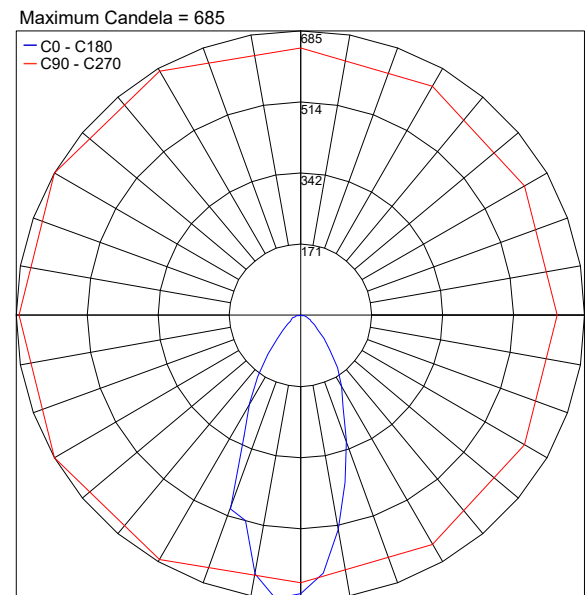

PHOTOMETRIC DATA

Note all Photometry is 3000K

PHOTOMETRIC FILENAME : BILD LED BU4423.Z.00.IES

Job Name/Date:

Fixture Type Designation: