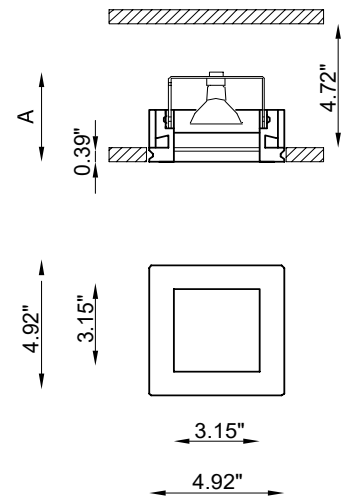

TECHNICAL DATA

Wattage / Input	10W (500mA)
Power Supply	Remote, not included. See page 2.
Construction	Body: Coral® Lens: Frosted Recessed Glass
CCT	3000K (2700K, 4000K on request)
CRI	>90
Delivered Lumens	1050 lm (3000K)
Efficacy	105 lm/W
Optics	40°
Finishes	Coral® - suitable for painting
LED Source	COB Professional LED
Fixture Dimensions	4.92" l x 4.92" w x 3.94" h
Cut-out Dimension	5.31" x 5.31"
Aperature	3.15" x 3.15"
Fixture Weight	2.31 lbs
IP Rating	IP40

Fixture Dimensions