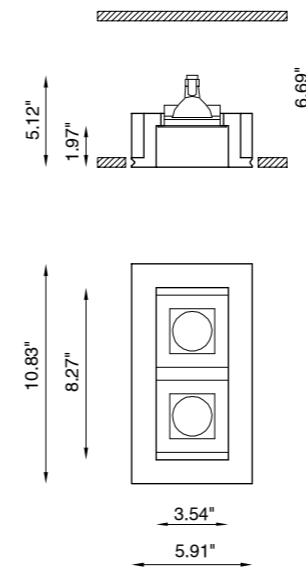

BITRIX

DOUBLE AND ADJUSTABLE RECESSED FITTING.

A total recessed indoor luminaire of AirCoral® installable on plasterboards ceilings, Bitrix is provided with visible and orientable mechanisms. It also has a tiltable recessed light source of 1.97" and its beam, adjustable up to 30°, completes and valorizes every single detail of the lighting project.

TECHNICAL FEATURES

Code	BU6343.Z.AC
Type	Tilttable downlight ± 30°
Material	AC: AirCoral®
Absorption capacity*	5.83 m² (62.75 ft²)
Weight	4,41 lbs
Mounting	Ceiling recessed
IP rating	IP20
Control gear	Constant current electronic driver (not included)
Cut out for plasterboard	11.22" x 6.30"
Lamp type	LED 500mA ⚡ V _f : 2 x 18 VDC
Lamp wattage	2 x 9W
Luminous efficacy	2 x 1125 lm - 3000K
Light distribution	Wide beam 40°
Fitting	-
Light colour	White 3000K White 2700K 4000K (on request)
Light hole	8.27" x 3.54"
Voltage connection	By driver (optional)
CRI	>90