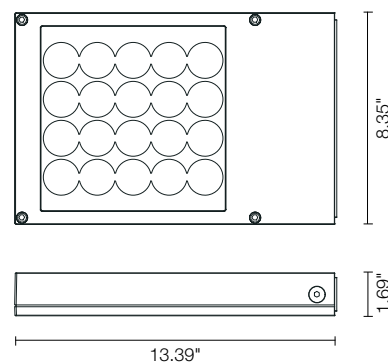

Book Maxi is an outdoor square floodlight for installation on a wall or façade. It is offered in 2 color temperatures, 3 standard finishes and 3 optics options.

TECHNICAL DATA

Wattage / Input	30W (120-277VAC)
Power Supply	Integral
Construction	Body/Frame: Die-cast, Copper-free Aluminum Lens: Tempered Safety Glass Cable Length: 3.28'
CCT	3000K, 4000K
Delivered Lumens	2736 lm (3000K, 30°)
Efficacy	91.2 lm/W (3000K, 30°)
Optics	10°, 30°, 45°
Finishes	Textured Gray, Anthracite Gray, Matte Black
Fixture Dimensions	13.39" l x 8.35" w x 1.69" h
Fixture Weight	6.17 lbs
LED Source	20 CREE "XP-G2" LEDs
IP Rating	IP65
Impact Rating	IK08

Fixture Dimensions

ORDERING INFORMATION

Example: 109002P-30K-30-TG.

109002P	-	-	-
Model No.	CCT	Optics	Finish
109002P	30K - 3000K 40K - 4000K	10 - 10° 30 - 30° 45 - 45°	TG - Textured Gray AG - Anthracite Gray MB - Matte Black