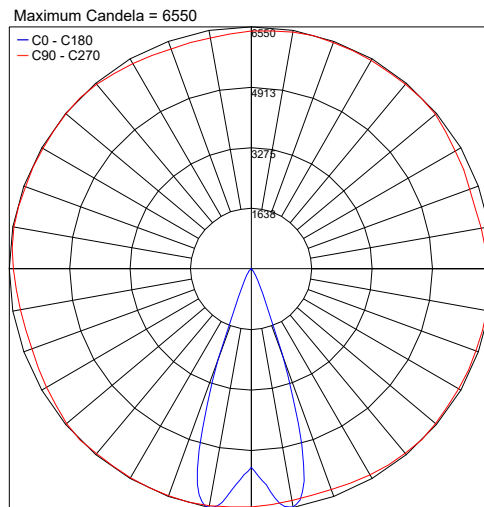

Book Maxi is an outdoor square floodlight for installation on a wall or façade. It is offered in 2 color temperatures, 3 standard finishes and 3 optics options.

TECHNICAL DATA

Wattage / Input	30W (120-277VAC)
Power Supply	Integral
Construction	Body/Frame: Die-cast, Copper-free Aluminum Lens: Tempered Safety Glass Cable Length: 3.28'
CCT	3000K, 4000K
Delivered Lumens	2736 lm (3000K, 30°)
Efficacy	91.2 lm/W (3000K, 30°)
Optics	10°, 30°, 45°
Finishes	Textured Gray, Anthracite Gray, Matte Black
Fixture Dimensions	13.39" l x 8.35" w x 1.69" h
Fixture Weight	6.17 lbs
LED Source	20 CREE "XP-G2" LEDs
IP Rating	IP65
Impact Rating	IK08

Fixture Dimensions

ORDERING INFORMATION

Example: 109002P-30K-30-TG.

109002P	-	-	-
Model No.	CCT	Optics	Finish
109002P	30K - 3000K 40K - 4000K	10 - 10° 30 - 30° 45 - 45°	TG - Textured Gray AG - Anthracite Gray MB - Matte Black

PHOTOMETRIC DATA

Note: Photometry is 3000K

Job Name/Date:

Fixture Type Designation: