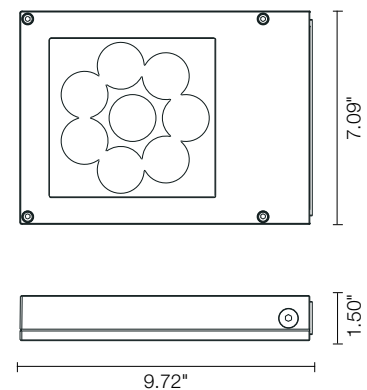

Book Medium is an outdoor square floodlight for installation on a wall or façade. It is offered in 2 color temperatures, 3 standard finishes and 3 optics options.

TECHNICAL DATA

Wattage / Input	12W (120-277VAC)
Power Supply	Integral
Construction	Body/Frame: Die-cast, Copper-free Aluminum Lens: Tempered Safety Glass Cable Length: 3.28'
CCT	3000K, 4000K
Delivered Lumens	1095 lm (3000K, 30°)
Efficacy	91.3 lm/W (3000K, 30°)
Optics	10°, 30°, 45°
Finishes	Textured Gray, Anthracite Gray, Matte Black
Fixture Dimensions	9.72" l x 7.09" w x 1.50" h
Fixture Weight	5.51 lbs
LED Source	8 CREE "XP-G2" LEDs
IP Rating	IP65
Impact Rating	IK08

Fixture Dimensions

ORDERING INFORMATION

Example: 109001P-30K-30-TG.

109001P	-	-	-
Model No.	CCT	Optics	Finish
109001P	30K - 3000K 40K - 4000K	10 - 10° 30 - 30° 45 - 45°	TG - Textured Gray AG - Anthracite Gray MB - Matte Black

PHOTOMETRIC DATA

Note: Photometry is 3000K

Job Name/Date:

Fixture Type Designation: