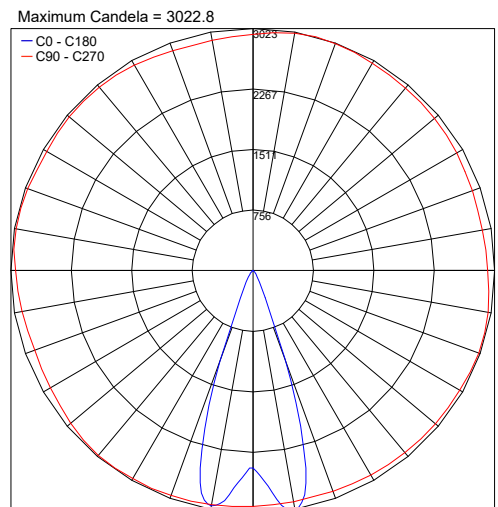

Book Medium is an outdoor square floodlight for installation on a wall or façade. It is offered in 2 color temperatures, 3 standard finishes and 3 optics options.

TECHNICAL DATA

Wattage / Input	12W (120-277VAC)
Power Supply	Integral
Construction	Body/Frame: Die-cast, Copper-free Aluminum Lens: Tempered Safety Glass Cable Length: 3.28'
CCT	3000K, 4000K
Delivered Lumens	1095 lm (3000K, 30°)
Efficacy	91.3 lm/W (3000K, 30°)
Optics	10°, 30°, 45°
Finishes	Textured Gray, Anthracite Gray, Matte Black
Fixture Dimensions	9.72" l x 7.09" w x 1.50" h
Fixture Weight	5.51 lbs
LED Source	8 CREE "XP-G2" LEDs
IP Rating	IP65
Impact Rating	IK08

Fixture Dimensions

ORDERING INFORMATION

Example: 109001P-30K-30-TG.

109001P	-	-	-
Model No.	CCT	Optics	Finish
109001P	30K - 3000K 40K - 4000K	10 - 10° 30 - 30° 45 - 45°	TG - Textured Gray AG - Anthracite Gray MB - Matte Black

PHOTOMETRIC DATA

Note: Photometry is 3000K

Job Name/Date:

Fixture Type Designation: