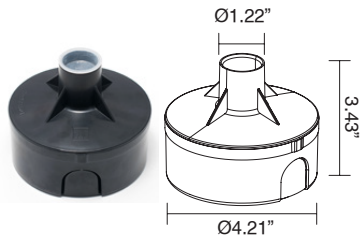

Cutout Dimensions for ceiling/wall installations with fixing spring = \varnothing 1.18"

Fixture Dimensions

TECHNICAL DATA

Wattage / Input	1.2W (12VDC)
Power Supply	Remote, not included. See page 2.
Construction	Body/Trim: AISI 316L Stainless Steel Lens: Tempered Transparent or Frosted Glass Cable Length: 4.92' standard
CCT	RGB
CRI	>80
Delivered Lumens	11 lm: (R) 3 lm, (G) 6 lm, (B) 2 lm (diffuse transparent lens)
Efficacy	9.2 lm/W (diffuse transparent lens)
Optics	2 Standard (see below)
Finishes	Stainless Steel, Custom RAL
Fixture Dimensions	\varnothing 1.38" x 2.05" h
Cut-out Size	\varnothing 1.18" (for ceiling or wall installations)
Fixture Weight	0.77 lbs
LED Source	1 Mid-Power LED Full-Color
Lumen Maintenance	50,000 hrs L90, B10 (Ta 25°C)
Color Consistency	--
Operating Temp.	-4°F to +113°F
IP Rating	IP68
IK Rating	IK10

ORDERING INFORMATION

Example: CB18006DSI or CB18006DSI-2. Accessories / Power Supplies ordered separately.

CB1800	6			
Model No.	CCT	Optics	Finish	Cable Length
CB1800	6 - RGB	DT - Diffuse Transparent DS - Diffuse Sandblasted	I - Stainless Steel C - Custom RAL (consult factory for "C")	4.92' standard 1 - 16.40' 2 - 32.81' 3 - 49.21' 4 - 65.62'

Job Name/Date:

Fixture Type Designation:

SUGGESTED POWER SUPPLIES

12VDC - RGB

Part Number	Description	Input/Output	# of Fixtures
PPLT00288	DMX / RDM (Field Addressable) / DALI	120-277VAC to 12VDC, 100W, Class 2	1-66

For other power supply options consult factory.

ACCESSORIES

Installation

WC0202
Outer Casing

WG0301
Fixing Spring
For ceiling/wall use

PPMP02674
Core Drilled
Application Sleeve

PHOTOMETRIC DATA

DT - Transparent diffuse