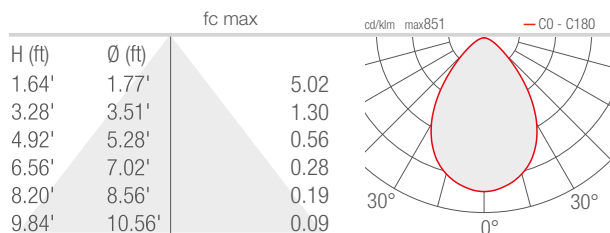

PHOTOMETRIC DATA

DT - Transparent diffuse