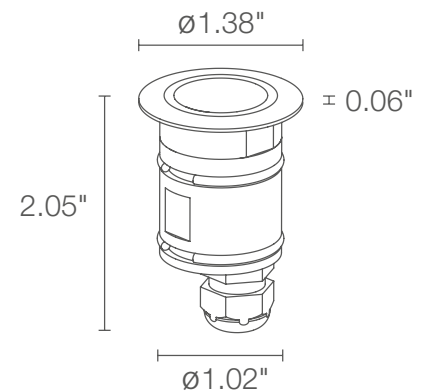

Cutout Dimensions for ceiling/wall installations with fixing spring = \varnothing 1.18"

Fixture Dimensions

TECHNICAL DATA

Wattage / Input	1.2W (12VDC)
Power Supply	Remote, not included. See page 2.
Construction	Body/Trim: AISI 316L Stainless Steel Lens: Tempered Transparent or Frosted Glass Cable Length: 4.92' standard
CCT	RGB
CRI	>80
Delivered Lumens	11 lm: (R) 3 lm, (G) 6 lm, (B) 2 lm (diffuse transparent lens)
Efficacy	9.2 lm/W (diffuse transparent lens)
Optics	2 Standard (see below)
Finishes	Stainless Steel, Custom RAL
Fixture Dimensions	\varnothing 1.38" x 2.05" h
Cut-out Size	\varnothing 1.18" (for ceiling or wall installations)
Fixture Weight	0.77 lbs
LED Source	1 Mid-Power LED Full-Color
Lumen Maintenance	50,000 hrs L90, B10 (Ta 25°C)
Color Consistency	--
Operating Temp.	-4°F to +113°F
IP Rating	IP68
IK Rating	IK10

ORDERING INFORMATION

Example: CB18006DSI or CB18006DSI-2. Accessories / Power Supplies ordered separately.

CB1800	6			
Model No.	CCT	Optics	Finish	Cable Length
CB1800	6 - RGB	DT - Diffuse Transparent DS - Diffuse Sandblasted	I - Stainless Steel C - Custom RAL (consult factory for "C")	4.92' standard 1 - 16.40' 2 - 32.81' 3 - 49.21' 4 - 65.62'