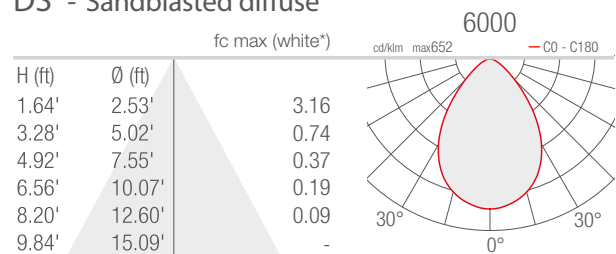

DS - Sandblasted diffuse

Job Name/Date:

Fixture Type Designation: