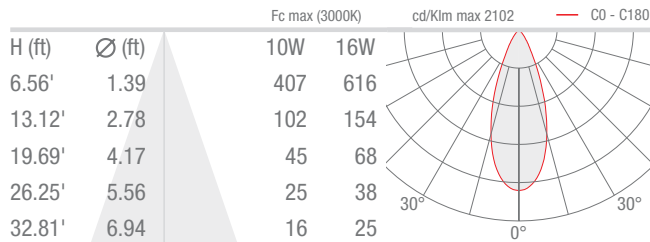

TECHNICAL DATA

Wattage / Input	10W, 16W (24VDC)
Power Supply	Remote, not included. See page 2.
Construction	Body: Anodized Aluminum EN AW 6082 Trim: AISI 316L Stainless Steel Lens: Tempered Serigraphed-Gray and Transparent Extra-Clear Glass Cable Length: 4.92' (standard) - other lengths available
CCT	2700K, 3000K, 4000K
CRI	>80, >90
Delivered Lumens	See Delivered Lumens Chart
Efficacy	64.8-81.6 lm/W
Optics	4 Standard - Adjustable $\pm 10^\circ$ (see below)
Finishes	Stainless Steel
Fixture Dimensions	$\varnothing 5.83'' \times 4.21''$ h
Cut-out Size	$\varnothing 4.92''$ (for ceiling or wall installations)
Fixture Weight	3.64 lbs
LED Source	1 High Intensity COB LED
Lumen Maintenance	L90, B10 >50,000hrs (Ta 25°C)
Color Consistency	3-Step MacAdam
Operating Temp.	-4°F to +113°F
IP Rating	IP65, IP67, IP69K
IK Rating	IK09

Cutout Dimensions for ceiling/wall installations with fixing spring = $\varnothing 4.92''$

Fixture Dimensions

Delivered Lumens (3000K, 55°)	10W	16W
CRI 80	816 lm	1235 lm
CRI 90	686 lm	1037 lm

ORDERING INFORMATION

PHOTOMETRIC DATA

Note all Photometry is 3000K

S – 12° CRI 80

M – 31° CRI 80

L – 38° CRI 80

K – 55° CRI 80

Job Name/Date:

Fixture Type Designation: