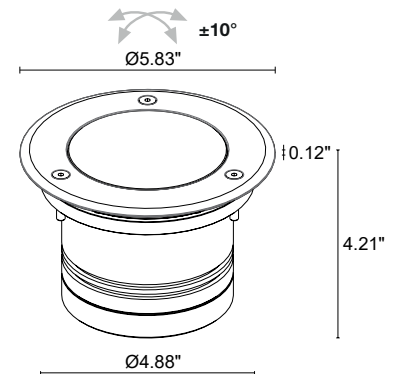

BRIGHT 5.G

The Bright 5.G is a small, powerful outdoor recessed fixture. It is available in white light with 4 optics options that are adjustable $\pm 10^\circ$. This fixture can be installed in-grade, wall or ceiling mount. Drive-over rated up to 8,800 lbs.

TECHNICAL DATA

Wattage / Input	10W, 16W (24VDC)
Power Supply	Remote, not included. See page 2.
Construction	Body: Anodized Aluminum EN AW 6082 Trim: AISI 316L Stainless Steel Lens: Tempered Serigraphed-Gray and Transparent Extra-Clear Glass Cable Length: 4.92' (standard) - other lengths available
CCT	2700K, 3000K, 4000K
CRI	>80, >90
Delivered Lumens	See Delivered Lumens Chart
Efficacy	64.8-81.6 lm/W
Optics	4 Standard - Adjustable $\pm 10^\circ$ (see below)
Finishes	Stainless Steel
Fixture Dimensions	$\varnothing 5.83'' \times 4.21''$ h
Cut-out Size	$\varnothing 4.92''$ (for ceiling or wall installations)
Fixture Weight	3.64 lbs
LED Source	1 High Intensity COB LED
Lumen Maintenance	L90, B10 >50,000hrs (Ta 25°C)
Color Consistency	3-Step MacAdam
Operating Temp.	-4°F to +113°F
IP Rating	IP65, IP67, IP69K
IK Rating	IK09

Cutout Dimensions for ceiling/wall installations with fixing spring = $\varnothing 4.92''$

Fixture Dimensions

Delivered Lumens (3000K, 55°)	10W	16W
CRI 80	816 lm	1235 lm
CRI 90	686 lm	1037 lm

ORDERING INFORMATION

Example: CB5G001000F0MI or CB5G001000F0MI-2. Accessories / Power Supplies ordered separately.

Model No.	CRI	Optical Accessories	CCT	Optics	Finish	Cable Length
CB5G00 (10W)	0 - CRI>80	000 - None	F0 - 2700K	S - 12° adjustable $\pm 10^\circ$	I - Stainless Steel	4.92' standard
CB5G01 (16W)	1 - CRI>90	001 - Honeycomb Louvre	50 - 3000K 90 - 4000K	M - 31° adjustable $\pm 10^\circ$ L - 38° adjustable $\pm 10^\circ$ K - 55° adjustable $\pm 10^\circ$		1 - 16.40' 2 - 32.81' 3 - 49.21' 4 - 65.62'