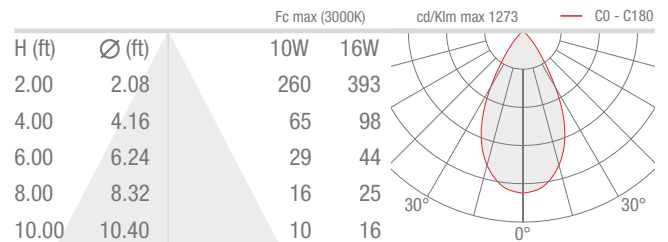

TECHNICAL DATA

Wattage / Input	10W, 16W (24VDC)
Power Supply	Remote, not included. See page 2.
Construction	Body: Anodized Aluminum EN AW 6082 Trim: AISI 316L Stainless Steel Lens: Tempered Serigraphed-Gray and Transparent Extra-Clear Glass Cable Length: 4.92' (standard) - other lengths available
CCT	2700K, 3000K, 4000K
CRI	>80, >90
Delivered Lumens	See Delivered Lumens Chart
Efficacy	64.8-81.6 lm/W
Optics	4 Standard - Adjustable $\pm 10^\circ$ (see below)
Finishes	Stainless Steel
Fixture Dimensions	$\varnothing 5.83'' \times 4.21''$ h
Cut-out Size	$\varnothing 4.92''$ (for ceiling or wall installations)
Fixture Weight	3.64 lbs
LED Source	1 High Intensity COB LED
Lumen Maintenance	L90, B10 >50,000hrs (Ta 25°C)
Color Consistency	3-Step MacAdam
Operating Temp.	-4°F to +113°F
IP Rating	IP65, IP67, IP69K
IK Rating	IK09

Cutout Dimensions for ceiling/wall installations with fixing spring = $\varnothing 4.92''$

Fixture Dimensions

Delivered Lumens (3000K, 55°)	10W	16W
CRI 80	816 lm	1235 lm
CRI 90	686 lm	1037 lm

ORDERING INFORMATION

PHOTOMETRIC DATA

Note all Photometry is 3000K

S – 12° CRI 80

M – 31° CRI 80

L – 38° CRI 80

K – 55° CRI 80

Job Name/Date:

Fixture Type Designation: