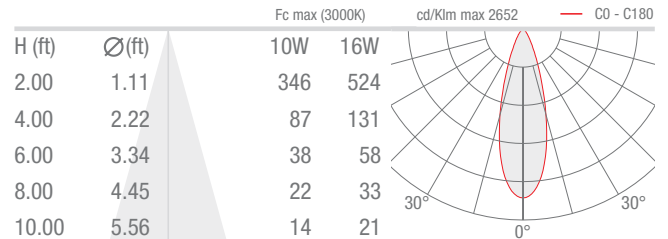

TECHNICAL DATA

Wattage / Input	10W, 16W (24VDC)
Power Supply	Remote, not included. See page 2.
Construction	Body: Anodized Aluminum EN AW 6082 Trim: AISI 316L Stainless Steel Lens: Tempered Serigraphed-Gray and Transparent Extra-Clear Glass Cable Length: 4.92' (standard) - other lengths available
CCT	2700K, 3000K, 4000K
CRI	>80, >90
Delivered Lumens	See Delivered Lumens Chart
Efficacy	64.8-81.6 lm/W
Optics	4 Standard - Adjustable $\pm 10^\circ$ (see below)
Finishes	Stainless Steel
Fixture Dimensions	$\varnothing 5.83'' \times 4.21''$ h
Cut-out Size	$\varnothing 4.92''$ (for ceiling or wall installations)
Fixture Weight	3.64 lbs
LED Source	1 High Intensity COB LED
Lumen Maintenance	L90, B10 >50,000hrs (Ta 25°C)
Color Consistency	3-Step MacAdam
Operating Temp.	-4°F to +113°F
IP Rating	IP65, IP67, IP69K
IK Rating	IK09

Cutout Dimensions for ceiling/wall installations with fixing spring = $\varnothing 4.92''$

Fixture Dimensions

Delivered Lumens (3000K, 55°)	10W	16W
CRI 80	816 lm	1235 lm
CRI 90	686 lm	1037 lm

ORDERING INFORMATION

PHOTOMETRIC DATA

Note all Photometry is 3000K

S – 12° CRI 80

M – 31° CRI 80

L – 38° CRI 80

K – 55° CRI 80

Job Name/Date:

Fixture Type Designation: