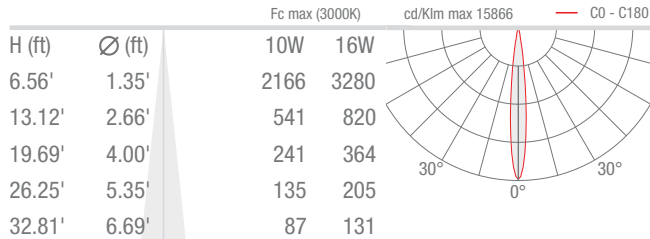

TECHNICAL DATA

Wattage / Input	10W, 16W (24VDC)
Power Supply	Remote, not included. See page 2.
Construction	Body: Anodized Aluminum EN AW 6082 Trim: AISI 316L Stainless Steel Lens: Tempered Serigraphed-Gray and Transparent Extra-Clear Glass Cable Length: 4.92' (standard) - other lengths available
CCT	2700K, 3000K, 4000K
CRI	>80, >90
Delivered Lumens	See Delivered Lumens Chart
Efficacy	64.8-81.6 lm/W
Optics	4 Standard - Adjustable $\pm 10^\circ$ (see below)
Finishes	Stainless Steel
Fixture Dimensions	$\varnothing 5.83'' \times 4.21''$ h
Cut-out Size	$\varnothing 4.92''$ (for ceiling or wall installations)
Fixture Weight	3.64 lbs
LED Source	1 High Intensity COB LED
Lumen Maintenance	L90, B10 >50,000hrs (Ta 25°C)
Color Consistency	3-Step MacAdam
Operating Temp.	-4°F to +113°F
IP Rating	IP65, IP67, IP69K
IK Rating	IK09

Cutout Dimensions for ceiling/wall installations with fixing spring = $\varnothing 4.92''$

Fixture Dimensions

Delivered Lumens (3000K, 55°)	10W	16W
CRI 80	816 lm	1235 lm
CRI 90	686 lm	1037 lm

ORDERING INFORMATION

PHOTOMETRIC DATA

Note all Photometry is 3000K

S – 12° CRI 80

M – 31° CRI 80

L – 38° CRI 80

K – 55° CRI 80

Job Name/Date:

Fixture Type Designation: