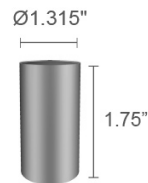

PPMP03159

Core Drilled

Application Sleeve