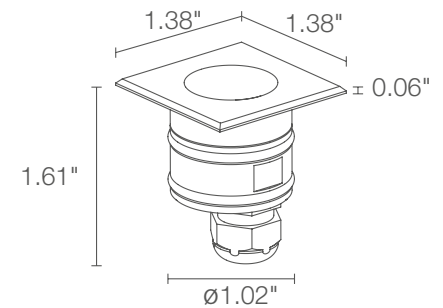

TECHNICAL DATA

Wattage / Input	1.2W (24VDC)
Power Supply	Remote, not included. See page 2.
Construction	Body/Trim: AISI 316L Stainless Steel Lens: Tempered Frosted Glass Cable Length: 4.92' standard
CCT	2700K, 3000K, 4000K, 5000K
CRI	>80
Delivered Lumens	20 lm (3000K)
Efficacy	16.7 lm/W (3000K)
Optics	Diffuse
Finishes	Stainless Steel
Fixture Dimensions	1.38" l x 1.38" w x 1.61" h
Cut-out Size	Ø 1.18" (for ceiling or wall installations)
Fixture Weight	0.32 lbs
LED Source	1 Power LED
Lumen Maintenance	L80 >50,000hrs (Ta 25°C)
Color Consistency	1/4 ANSI BIN
Operating Temp.	-4°F to +113°F
IP Rating	IP68
IK Rating	IK10

Cutout Dimensions for ceiling/wall installations with fixing spring = Ø 1.18"

Fixture Dimensions

ORDERING INFORMATION

Example: MB1100FDI. Accessories / Power Supplies ordered separately.

MB1100		D	I
Model No.	CCT	Optics	Finish
MB1100	F - 2700K 5 - 3000K 9 - 4000K 0 - 5000K	D - Diffuse	I - Stainless steel