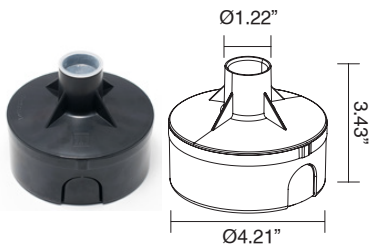

SUGGESTED POWER SUPPLIES

24VDC

Part Number	Description	Input/Output	# of Fixtures
PPLT00149	Non-Dim	120VAC to 24VDC, 10W, Class 2	1-6
PPLT00632	0-10V Dimming (Dim to Off)	120-277VAC to 24VDC, 12W, Class 2	1-8
PPLT00155	Non-Dim	120VAC to 24VDC, 30W, Class 2	1-20
PPLT00157	Non-Dim	120VAC to 24VDC, 60W, Class 2	1-40
PPLT00599	ELV / TRIAC & 0-10V Dimming (100 to 0%)	120-277VAC to 24VDC, 96W, Class 2	1-64
PPLT00158	Non-Dim	120VAC to 24VDC, 100W, Class 2	1-66
PPLT00543	0-10V Dimming to 15% (-40°C / -40°F cold weather start)	120-277VAC to 24VDC, 100W, Class 2	9-66

For other power supply options consult factory.

ACCESSORIES

Installation

WC0202

Outer Casing

For in-grade use

WG0302

Fixing Spring

For ceiling/wall use

PPMP03159

Core Drilled

Application Sleeve