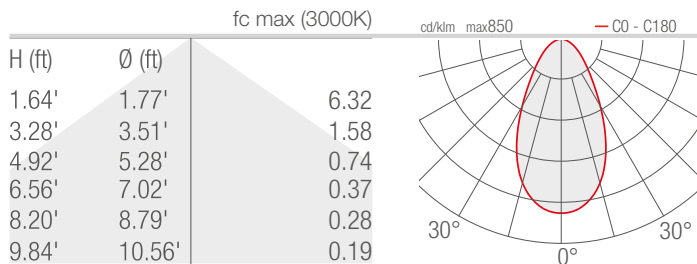

TECHNICAL DATA

Wattage / Input	1.2W (24VDC)
Power Supply	Remote, not included. See page 2.
Construction	Body/Trim: AISI 316L Stainless Steel Lens: Tempered Frosted Glass Cable Length: 4.92' standard
CCT	2700K, 3000K, 4000K, 5000K
CRI	>80
Delivered Lumens	20 lm (3000K)
Efficacy	16.7 lm/W (3000K)
Optics	Diffuse
Finishes	Stainless Steel
Fixture Dimensions	1.38" l x 1.38" w x 1.61" h
Cut-out Size	Ø 1.18" (for ceiling or wall installations)
Fixture Weight	0.32 lbs
LED Source	1 Power LED
Lumen Maintenance	L80 >50,000hrs (Ta 25°C)
Color Consistency	1/4 ANSI BIN
Operating Temp.	-4°F to +113°F
IP Rating	IP68
IK Rating	IK10

For ceiling/wall use

PPMP03159

Core Drilled

Application Sleeve

PHOTOMETRIC DATA

3000K

D - Diffuse

Job Name/Date: