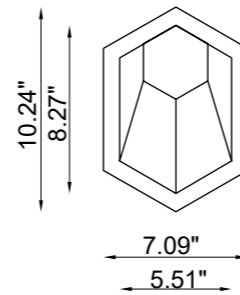

## TECHNICAL FEATURES

Code	BU6157.Z.AC.US
Type	Asymmetric downlight 70° 
Material	AC: AirCoral®
Absorption capacity*	49.94 ft <sup>2</sup>
Weight	1.98 lbs
Mounting	Ceiling recessed
IP rating	IP40
Control gear	Constant current electronic driver (not included)
Dimensions	A: 5.51"
Lamp type	LED 500mA 
Lamp wattage	1 x 10W
Luminous efficacy	105 lm/W - 3000K
Light distribution	Wide beam 40°
Light color	White 3000K
Light hole	8.27" x 5.51"
CRI	>90

\* The absorption capacity per ft<sup>3</sup> calculated by the American organization TCNA (Tile Council of North America) is measured for an average room of 8.86' in height and therefore expressed in ft<sup>2</sup>