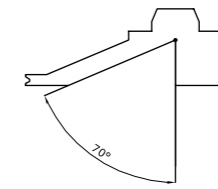

## TECHNICAL FEATURES

Code	BU6157.Z.AC.US
Type	Asymmetric downlight 70° 
Material	AC: AirCoral®
Absorption capacity*	49.94 ft <sup>2</sup>
Weight	1.98 lbs
Mounting	Ceiling recessed
IP rating	IP40
Control gear	Constant current electronic driver (not included)
Dimensions	A: 5.51"
Lamp type	LED 500mA 
Lamp wattage	1 x 10W
Luminous efficacy	105 lm/W - 3000K
Light distribution	Wide beam 40°
Light color	White 3000K
Light hole	8.27" x 5.51"
CRI	>90