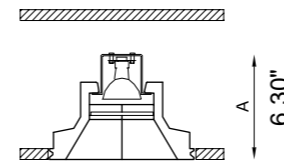

## TECHNICAL FEATURES

Code	BU6157.Z.AC.US
Type	Asymmetric downlight 70° 
Material	AC: AirCoral®
Absorption capacity*	49.94 ft <sup>2</sup>
Weight	1.98 lbs
Mounting	Ceiling recessed
IP rating	IP40
Control gear	Constant current electronic driver (not included)
Dimensions	A: 5.51"
Lamp type	LED 500mA 
Lamp wattage	1 x 10W
Luminous efficacy	105 lm/W - 3000K
Light distribution	Wide beam 40°
Light color	White 3000K
Light hole	8.27" x 5.51"
CRI	>90