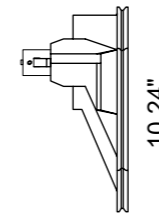

## TECHNICAL FEATURES

Code	BU6157.Z.AC.US
Type	Asymmetric downlight 70° 
Material	AC: AirCoral®
Absorption capacity*	49.94 ft <sup>2</sup>
Weight	1.98 lbs
Mounting	Ceiling recessed
IP rating	IP40
Control gear	Constant current electronic driver (not included)
Dimensions	A: 5.51"
Lamp type	LED 500mA 
Lamp wattage	1 x 10W
Luminous efficacy	105 lm/W - 3000K
Light distribution	Wide beam 40°
Light color	White 3000K
Light hole	8.27" x 5.51"
CRI	>90