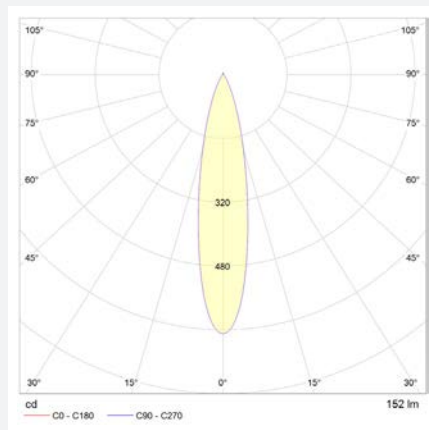

optics:

10°, 15°, 20°, 35°, 45°, 46°+ 10°

light color (+/- 100K):

2700K, 3000K, 3500K, 4000K, 5700K

high power LED, high CRI DIN EN 55015:2013,
lifetime 50,000 hours | basis of lifetime L80B10

protection class: IP20

max. luminous flux (3000K | standard lens 20°):
180see drivers

power input: constant current up to max. 700 mA

remote driver required: see datasheet

dimming: see drivers

optional accessory:

honeycomb grid, anti-glare tube, inclined tube,
light diffusion foil, barn door,
zoom optic (2° - 25°, 6° - 36°)

dimensions

specification in inches

photometry

for light color 3000K | standard lens 20° | color rendering index typ. 97, R9 > 90, R12 > 90 | color variation ≤ 3 SDCM

technical changes reserved | May 2021