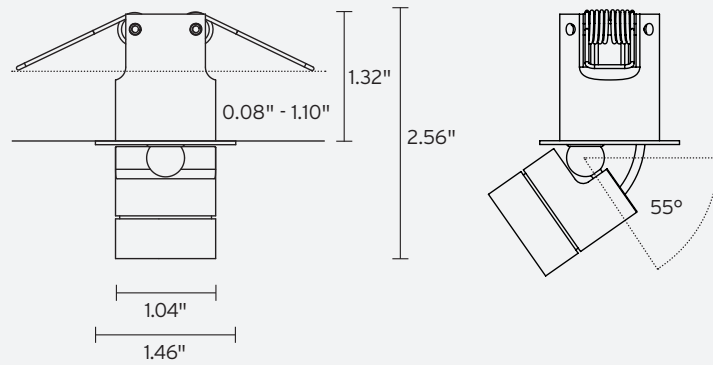

LED spotlight C1-DL

description:

LED spotlight for installation in display case ceilings,
360° rotatable, 55° swiveling

housing color:

aluminum anodized black, silver, gold
(other surface finishing on request)

optics:

10°, 15°, 20°, 35°, 45°, 46°+ 10°

light color (+/- 100K):

2700K, 3000K, 3500K, 4000K, 5700K

high power LED, high CRI DIN EN 55015:2013,
lifetime 50,000 hours | basis of lifetime L80B10

protection class: IP20

max. luminous flux (3000K | standard lens 20°):
180see drivers

power input: constant current up to max. 700 mA

remote driver required: see datasheet

dimming: see drivers

optional accessory:

honeycomb grid, anti-glare tube, inclined tube,
light diffusion foil, barn door,
zoom optic (2° - 25°, 6° - 36°)

dimensions

specification in inches

photometry

for light color 3000K | standard lens 20° | color rendering index typ. 97, R9 > 90, R12 > 90 | color variation ≤ 3 SDCM

technical changes reserved | May 2021