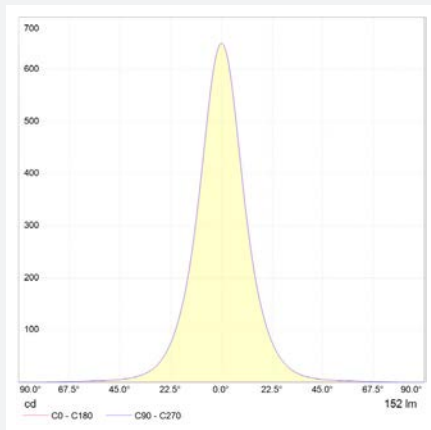

optics:

10°, 15°, 20°, 35°, 45°, 46°+ 10°

light color (+/- 100K):

2700K, 3000K, 3500K, 4000K, 5700K

high power LED, high CRI DIN EN 55015:2013,
lifetime 50,000 hours | basis of lifetime L80B10

protection class: IP20

max. luminous flux (3000K | standard lens 20°):
180see drivers

power input: constant current up to max. 700 mA

remote driver required: see datasheet

dimming: see drivers

optional accessory:

honeycomb grid, anti-glare tube, inclined tube,
light diffusion foil, barn door,
zoom optic (2° - 25°, 6° - 36°)

dimensions

specification in inches

photometry

for light color 3000K | standard lens 20° | color rendering index typ. 97, R9 > 90, R12 > 90 | color variation ≤ 3 SDCM

technical changes reserved | May 2021