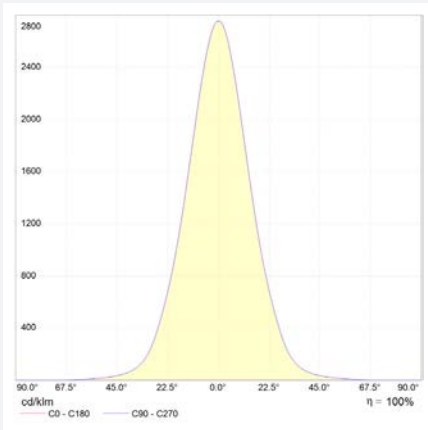

optics:

8°, 15°, 18°, 26°, 30°, 45°, 80°, 47°+25°, 40°+10°

light color (+/- 100K):

2700K, 3000K, 3500K, 4000K, 5700K

high power LED, high CRI DIN EN 55015:2013,
lifetime 50,000 hours | basis of lifetime L80B10

honeycomb grid, anti-glare tube, inclined tube,
snoot (8°), light diffusion foil, barn door,
zoom optic (9°-33°)

dimensions

specification in inches

photometry

for light color 3000K | standard lens 30° | color rendering index typ. 97, R9 > 90, R12 > 90 | color variation ≤ 3 SDCM