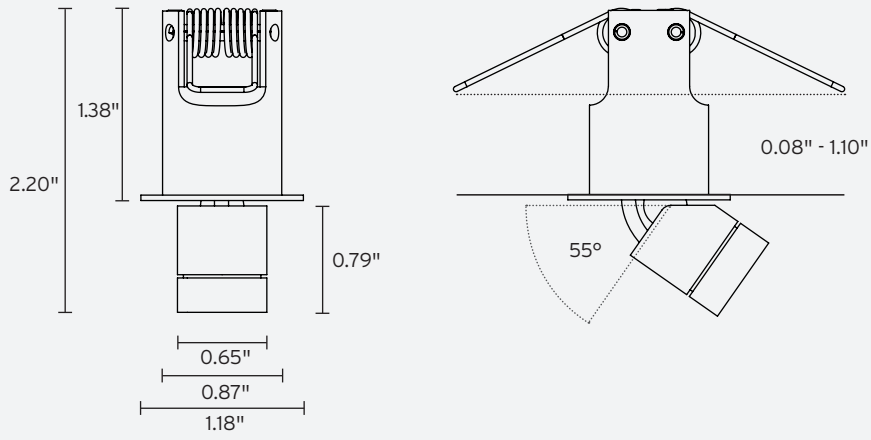

LED spotlight C1-mini-DL

description:

LED downlight for installation in display case ceilings,
360° rotatable, 55° swiveling

housing color:

aluminum anodized black, silver, gold
(other surface finishing on request)

optics:

8°, 15°, 18°, 26°, 30°, 45°, 80°, 47°+25°, 40°+10°

light color (+/- 100K):

2700K, 3000K, 3500K, 4000K, 5700K

high power LED, high CRI DIN EN 55015:2013,
lifetime 50,000 hours | basis of lifetime L80B10

max. luminous flux (3000K | standard lens 30°):

150 lm at 2.7 W (57 lm/W)

power input: constant current up to max. 700 mA

remote driver required: see datasheet

dimming: see drivers

protection class: IP20

optional accessory:

honeycomb grid, anti-glare tube, inclined tube,
snoot (8°), light diffusion foil, barn door,
zoom optic (9°-33°)

dimensions

specification in inches

photometry

for light color 3000K | standard lens 30° | color rendering index typ. 97, R9 > 90, R12 > 90 | color variation ≤ 3 SDCM