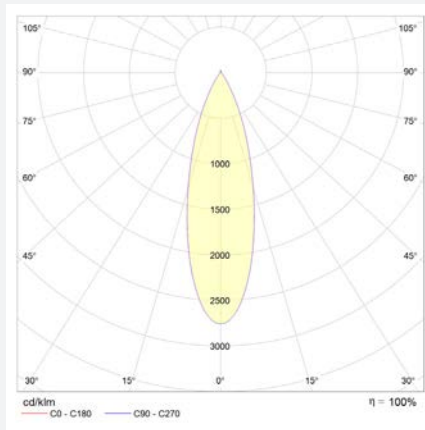

optics:

8°, 15°, 18°, 26°, 30°, 45°, 80°, 47°+25°, 40°+10°

light color (+/- 100K):

2700K, 3000K, 3500K, 4000K, 5700K

high power LED, high CRI DIN EN 55015:2013,
lifetime 50,000 hours | basis of lifetime L80B10

honeycomb grid, anti-glare tube, inclined tube,
snoot (8°), light diffusion foil, barn door,
zoom optic (9°-33°)

dimensions

specification in inches

photometry

for light color 3000K | standard lens 30° | color rendering index typ. 97, R9 > 90, R12 > 90 | color variation ≤ 3 SDCM