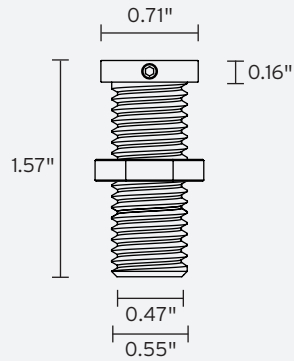

LED spotlight C1-mini-E-VL

description:

LED spotlight for installation in display cases,
360° rotatable, 125° swiveling,
attachment with mounting flange

housing color:

aluminum anodized black, silver, gold
(other surface finishing on request)

optics:

8°, 15°, 18°, 26°, 30°, 45°, 80°, 47°+25°, 40°+10°

light color (+/- 100K):

2700K, 3000K, 3500K, 4000K, 5700K

high power LED, high CRI DIN EN 55015:2013,

lifetime 50,000 hours | basis of lifetime L80B10

honeycomb grid, anti-glare tube, inclined tube,
snoot (8°), light diffusion foil, barn door

dimensions

- standard extension max. 17.32" (max. visible length 1.57")
- can be shortened on request
- additional height adjustable via flange
- panel thickness 0.08" - 0.91"
- borehole \varnothing 0.57"

specification in inches

photometry

for light color 3000K | standard lens 30° | color rendering index typ. 97, R9 > 90, R12 > 90 | color variation \leq 3 SDCM

technical changes reserved | May 2021