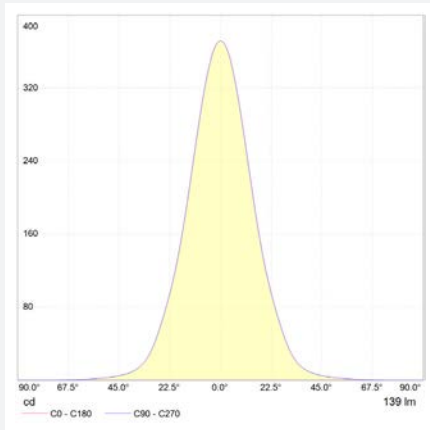

optics:

8°, 15°, 18°, 26°, 30°, 45°, 80°, 47°+25°, 40°+10°

light color (+/- 100K):

2700K, 3000K, 3500K, 4000K, 5700K

high power LED, high CRI DIN EN 55015:2013,

lifetime 50,000 hours | basis of lifetime L80B10

honeycomb grid, anti-glare tube, inclined tube,
snoot (8°), light diffusion foil, barn door

dimensions

- standard extension max. 17.32" (max. visible length 1.57")
- can be shortened on request
- additional height adjustable via flange
- panel thickness 0.08" - 0.91"
- borehole \varnothing 0.57"

specification in inches

photometry

for light color 3000K | standard lens 30° | color rendering index typ. 97, R9 > 90, R12 > 90 | color variation \leq 3 SDCM

technical changes reserved | May 2021