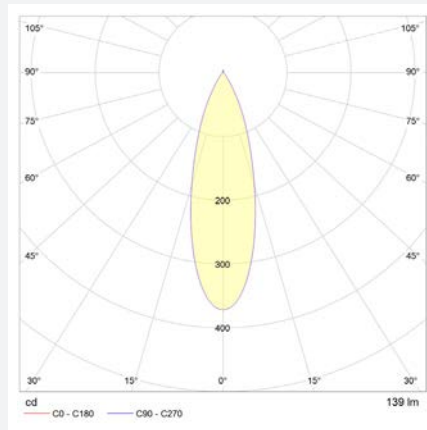

optics:

8°, 15°, 18°, 26°, 30°, 45°, 80°, 47°+25°, 40°+10°

light color (+/- 100K):

2700K, 3000K, 3500K, 4000K, 5700K

high power LED, high CRI DIN EN 55015:2013,

lifetime 50,000 hours | basis of lifetime L80B10

honeycomb grid, anti-glare tube, inclined tube,
snoot (8°), light diffusion foil, barn door

dimensions

- standard extension max. 17.32" (max. visible length 1.57")
- can be shortened on request
- additional height adjustable via flange
- panel thickness 0.08" - 0.91"
- borehole \varnothing 0.57"

specification in inches

photometry

for light color 3000K | standard lens 30° | color rendering index typ. 97, R9 > 90, R12 > 90 | color variation \leq 3 SDCM

technical changes reserved | May 2021