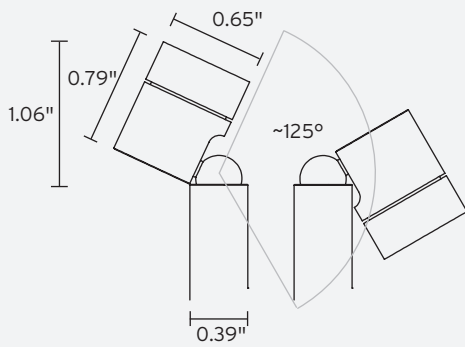

LED spotlight C1-mini-E-VL

description:

LED spotlight for installation in display cases,
360° rotatable, 125° swiveling,
attachment with mounting flange

housing color:

aluminum anodized black, silver, gold
(other surface finishing on request)

optics:

8°, 15°, 18°, 26°, 30°, 45°, 80°, 47°+25°, 40°+10°

light color (+/- 100K):

2700K, 3000K, 3500K, 4000K, 5700K

high power LED, high CRI DIN EN 55015:2013,

lifetime 50,000 hours | basis of lifetime L80B10

honeycomb grid, anti-glare tube, inclined tube,
snoot (8°), light diffusion foil, barn door

dimensions

- standard extension max. 17.32" (max. visible length 1.57")
- can be shortened on request
- additional height adjustable via flange
- panel thickness 0.08" - 0.91"
- borehole \varnothing 0.57"

specification in inches

photometry

for light color 3000K | standard lens 30° | color rendering index typ. 97, R9 > 90, R12 > 90 | color variation \leq 3 SDCM

technical changes reserved | May 2021