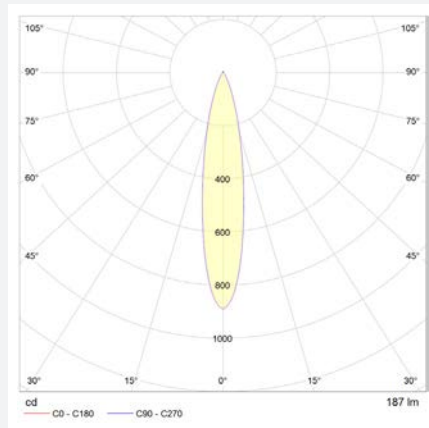

**optics:**

10°, 15°, 20°, 35°, 45°, 46°+ 10°

**light color (+/- 100K):**

2700K, 3000K, 3500K, 4000K, 5700K

**high power LED, high CRI** DIN EN 55015:2013,  
lifetime 50,000 hours | basis of lifetime L80B10

**optional accessory:**

honeycomb grid, anti-glare tube, inclined tube,  
light diffusion foil, barn door,  
zoom optic (2° - 25°, 6° - 36°)

**dimensions**

Pole height up to 31.5" (800 mm)

specification in inches

**photometry**

for light color 3000K | standard lens 20° | color rendering index typ. 97, R9 > 90, R12 > 90 | color variation ≤ 3 SDCM

technical changes reserved | May 2021