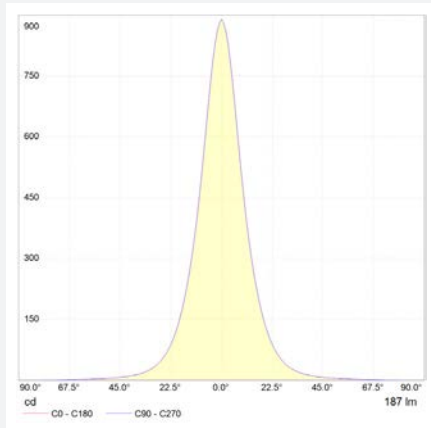

**optics:**

10°, 15°, 20°, 35°, 45°, 46°+ 10°

**light color (+/- 100K):**

2700K, 3000K, 3500K, 4000K, 5700K

**high power LED, high CRI** DIN EN 55015:2013,  
lifetime 50,000 hours | basis of lifetime L80B10

**optional accessory:**

honeycomb grid, anti-glare tube, inclined tube,  
light diffusion foil, barn door,  
zoom optic (2° - 25°, 6° - 36°)

**dimensions**

Pole height up to 31.5" (800 mm)

specification in inches

**photometry**

for light color 3000K | standard lens 20° | color rendering index typ. 97, R9 > 90, R12 > 90 | color variation ≤ 3 SDCM

technical changes reserved | May 2021