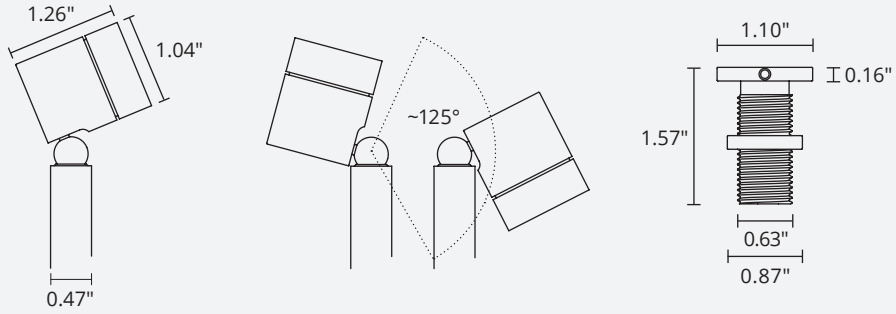

## LED spotlight C1-VL

**description:**

LED spotlight for installation in display cases,  
180° rotatable, 125° swiveling,  
attachment with mounting flange

**housing color:**

aluminum anodized black, silver, gold  
(other surface finishing on request)

**optics:**

10°, 15°, 20°, 35°, 45°, 46°+ 10°

**light color (+/- 100K):**

2700K, 3000K, 3500K, 4000K, 5700K

**high power LED, high CRI** DIN EN 55015:2013,  
lifetime 50,000 hours | basis of lifetime L80B10

**max. luminous flux (3000K | standard lens 20°):**

150 lm at 2.1W (71 lm/W)

**power input:** constant current up to max. 700 mA

**remote driver required:**

see datasheet

**dimming:** see drivers

**protection class:** IP20

**optional accessory:**

honeycomb grid, anti-glare tube, inclined tube,  
light diffusion foil, barn door,  
zoom optic (2° - 25°, 6° - 36°)

**dimensions**

Pole height up to 31.5" (800 mm)

specification in inches