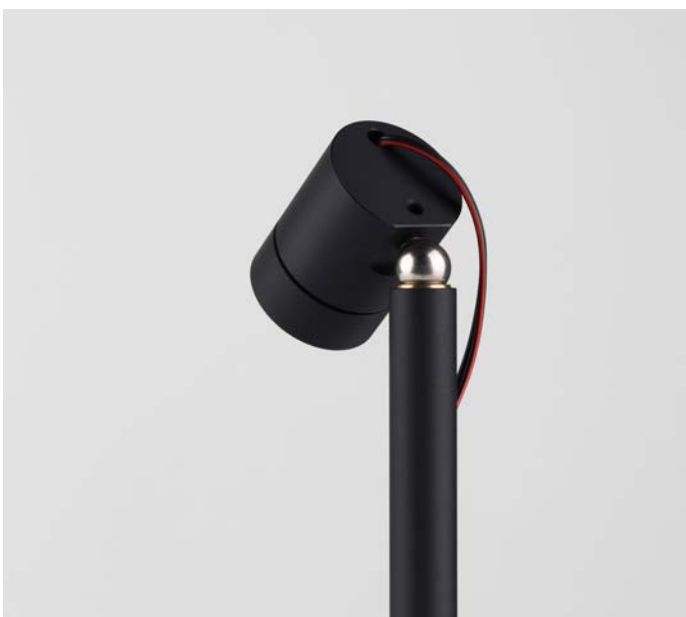

technical changes reserved | May 2021