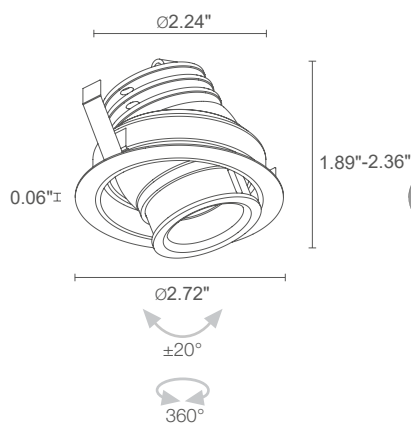

452 lm (3000K)

303 lm (3000K, 32°)

1 high intensity power LED, 3-step MacAdam
 50000h L95 B10 (Ta 25°C)

body and trim in aluminum

remote power supply required, not included

recessed (ceilings, false ceilings, niches in plasterboard)

CRI >90

CAMEO 2.8

Ø 2.56"

5W 24VDC
CM28001000 ■ R1 ■ E White
CM28001000 ■ R1 ■ N Black

■ **F** - 2700K
5 - 3000K
9 - 4000K

optical range 8°-58° tiltable ±20°

452 lm (3000K)

241 lm (3000K, 58°)