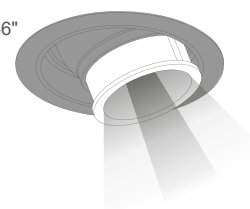

CAMEO 2.7

Ø 2.56"

5W 24VDC
CM27001000 ■ 0 ■ E White
CM27001000 ■ 0 ■ N Black

■ **F** - 2700K
5 - 3000K
9 - 4000K

■ **S** - 11° tiltable ±20°
M - 17° tiltable ±20°
P - 19° sharp tiltable ±20°
L - 32° tiltable ±20°
J - 65° tiltable ±20°
W - 13°x43° tiltable ±20°

452 lm (3000K)

303 lm (3000K, 32°)

1 high intensity power LED, 3-step MacAdam
50000h L95 B10 (Ta 25°C)

body and trim in aluminum

remote power supply required, not included

recessed (ceilings, false ceilings, niches in plasterboard)

CRI >90

CAMEO 2.8

Ø 2.56"

5W 24VDC
CM28001000 ■ R1 ■ E White
CM28001000 ■ R1 ■ N Black

■ **F** - 2700K
5 - 3000K
9 - 4000K

optical range 8°-58° tiltable ±20°

452 lm (3000K)

241 lm (3000K, 58°)

1 high intensity power LED, 3-step MacAdam
50000h L95 B10 (Ta 25°C)

body and trim in aluminum

remote power supply required, not included

recessed (ceilings, false ceilings, niches in plasterboard)

CRI >90