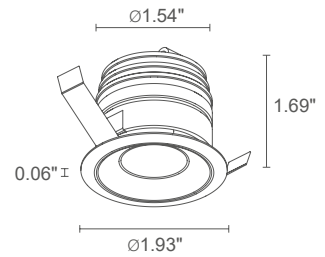

body and trim in aluminum

remote power supply required, not included

recessed (ceilings, false ceilings, niches in plasterboard)

CRI >90

CAMEO 2

✓
CAMEO 2.6
 3000K, 5W, 17°, black

CAMEO 2.6

MODEL NO.	5W 24VDC CM26001000 ■ ■ E White CM26001000 ■ ■ N Black
LED COLOR	F - 2700K 5 - 3000K 9 - 4000K
OPTICS	S - 11° M - 17° P - 19° sharp L - 32° J - 65° W - 13°x43°
LUMEN OUTPUT AT SOURCE	452 lm (3000K)
DELIVERED LUMEN OUTPUT	303 lm (3000K, 32°)
NO. AND TYPE OF LED	1 high intensity power LED, 3-step MacAdam 50000h L95 B10 (Ta 25°C)
MATERIAL	body and trim in aluminum
POWER SUPPLY UNIT	remote power supply required, not included
MOUNTING	recessed (ceilings, false ceilings, niches in plasterboard)
FEATURES	CRI >90