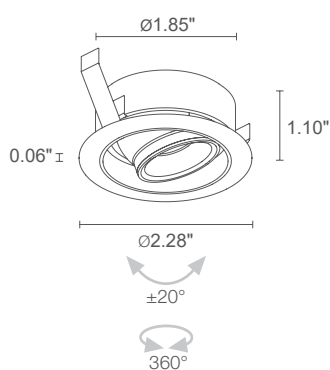

2.5W 24VDC
CM17001000 **0** **G** **E** White
CM17001000 **0** **G** **N** Black

F - 2700K
5 - 3000K
9 - 4000K

S - 17° tiltable ±20°
M - 29° tiltable ±20°
P - 48° sharp tiltable ±20°
L - 52° tiltable ±20°
W - 16°x34° tiltable ±20°

157 lm (3000K)

144 lm (3000K, 29°)

1 power LED, 1/4 ANSI BIN
50000h L90 B10 (Ta 25°C)

body and trim in aluminum

remote power supply required, not included

recessed (ceilings, false ceilings, niches in plasterboard)

CRI >90