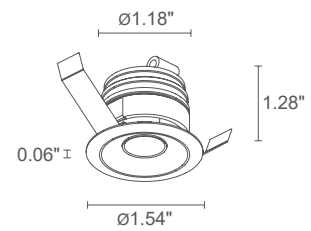

CAMEO 1.8
2.5W 24VDC
constant voltage

Ø2.72"

CAMEO 2.8
5W 24VDC
constant voltage

CAMEO 1

✓
CAMEO 1.1
3000K, 1.5W, 29°, black

CAMEO 1.0

MODEL NO.	1.5W 500mA CM10201000 ■ O ■ E White CM10201000 ■ O ■ N Black
LED COLOR	F - 2700K 5 - 3000K 9 - 4000K
OPTICS	S - 17° M - 29° P - 48° sharp L - 52° W - 16°x34°
LUMEN OUTPUT AT SOURCE	157 lm (3000K, 500mA)
DELIVERED LUMEN OUTPUT	144 lm (3000K, 500mA, 29°)
NO. AND TYPE OF LED	1 power LED, 1/4 ANSI BIN 50000h L90 B10 (Ta 25°C)
MATERIAL	body and trim in aluminum
POWER SUPPLY UNIT	remote power supply required, not included
WIRING	series
MOUNTING	recessed (ceilings, false ceilings, niches in plasterboard)
FEATURES	CRI >90

CAMEO 1.1

LED TECH 0.15 lbs IP40

1.5W 500mA
CM11201000 ■ **0** ■ **E** White
CM11201000 ■ **0** ■ **N** Black

■ **F** - 2700K
■ **5** - 3000K
■ **9** - 4000K

■ **S** - 17° tiltable ±20°
■ **M** - 29° tiltable ±20°
■ **P** - 48° sharp tiltable ±20°
■ **L** - 52° tiltable ±20°
■ **W** - 16°x34° tiltable ±20°