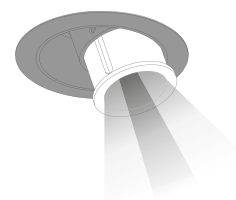

CRI >90

CAMEO 1.2

LED TECH 0.15 lbs IP40

1.5W 500mA
CM12201000 ■ **R1** ■ **E** White
CM12201000 ■ **R1** ■ **N** Black

■ **F** - 2700K
■ **5** - 3000K
■ **9** - 4000K

optical range 8°-40° tiltable ±20°

157 lm (3000K, 500mA)

CRI >90

CAMEO 1

✓
CAMEO 1.8
 3000K, 2.5W, tiltable zoom lens 8°-40°, black

CAMEO 1.6

MODEL NO.	2.5W 24VDC CM16001000 ■ 0 ■ E White CM16001000 ■ 0 ■ N Black
LED COLOR	F - 2700K 5 - 3000K 9 - 4000K
OPTICS	S - 17° M - 29° P - 48° sharp L - 52° W - 16°x34°
LUMEN OUTPUT AT SOURCE	157 lm (3000K)
DELIVERED LUMEN OUTPUT	144 lm (3000K, 29°)
NO. AND TYPE OF LED	1 power LED, 1/4 ANSI BIN 50000h L90 B10 (Ta 25°C)
MATERIAL	body and trim in aluminum
POWER SUPPLY UNIT	remote power supply required, not included
MOUNTING	recessed (ceilings, false ceilings, niches in plasterboard)
FEATURES	CRI >90