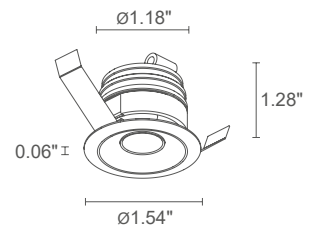

CRI >90

CAMEO 1

✓
CAMEO 1.8
 3000K, 2.5W, tiltable zoom lens 8°-40°, black

CAMEO 1.6

MODEL NO.	2.5W 24VDC CM16001000 ■ 0 ■ E White CM16001000 ■ 0 ■ N Black
LED COLOR	F - 2700K 5 - 3000K 9 - 4000K
OPTICS	S - 17° M - 29° P - 48° sharp L - 52° W - 16°x34°
LUMEN OUTPUT AT SOURCE	157 lm (3000K)
DELIVERED LUMEN OUTPUT	144 lm (3000K, 29°)
NO. AND TYPE OF LED	1 power LED, 1/4 ANSI BIN 50000h L90 B10 (Ta 25°C)
MATERIAL	body and trim in aluminum
POWER SUPPLY UNIT	remote power supply required, not included
MOUNTING	recessed (ceilings, false ceilings, niches in plasterboard)
FEATURES	CRI >90