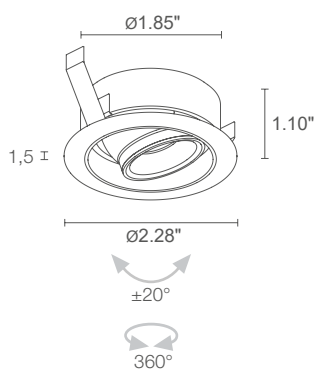

CAMEO 1.8
2.5W 24VDC
constant voltage

Ø2.72"

CAMEO 2.8
5W 24VDC
constant voltage

CAMEO 1

✓
CAMEO 1.1
3000K, 1.5W, 29°, black

CAMEO 1.0

MODEL NO.	1.5W 500mA CM10201000 ■ O ■ E White CM10201000 ■ O ■ N Black
LED COLOR	F - 2700K 5 - 3000K 9 - 4000K
OPTICS	S - 17° M - 29° P - 48° sharp L - 52° W - 16°x34°
LUMEN OUTPUT AT SOURCE	157 lm (3000K, 500mA)
DELIVERED LUMEN OUTPUT	144 lm (3000K, 500mA, 29°)
NO. AND TYPE OF LED	1 power LED, 1/4 ANSI BIN 50000h L90 B10 (Ta 25°C)
MATERIAL	body and trim in aluminum
POWER SUPPLY UNIT	remote power supply required, not included
WIRING	series
MOUNTING	recessed (ceilings, false ceilings, niches in plasterboard)
FEATURES	CRI >90

CAMEO 1.1

LED TECH 0.15 lbs IP40

1.5W 500mA
CM11201000 ■ **0** ■ **E** White
CM11201000 ■ **0** ■ **N** Black

■ **F** - 2700K
■ **5** - 3000K
■ **9** - 4000K

■ **S** - 17° tiltable ±20°
■ **M** - 29° tiltable ±20°
■ **P** - 48° sharp tiltable ±20°
■ **L** - 52° tiltable ±20°
■ **W** - 16°x34° tiltable ±20°