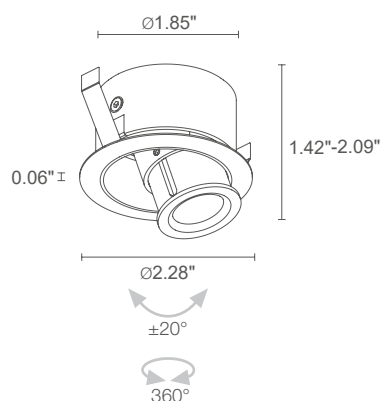

2.5W 24VDC
CM18001000 **R1** **E** White
CM18001000 **R1** **N** Black

F - 2700K
5 - 3000K
9 - 4000K

optical range 8°-40° tiltable ±20°

157 lm (3000K)

50 lm (3000K, 40°)

1 power LED, 1/4 ANSI BIN
50000h L90 B10 (Ta 25°C)

body and trim in aluminum

remote power supply required, not included

recessed (ceilings, false ceilings, niches in plasterboard)

CRI >90