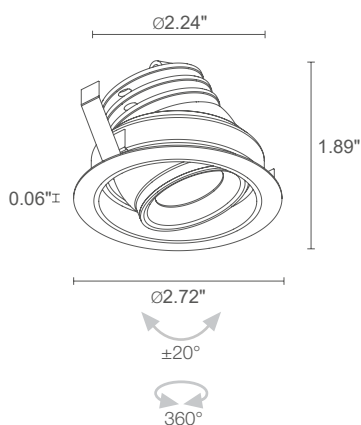

CAMEO 2.7

Ø 2.56"

5W 24VDC
CM27001000 ■ 0 ■ E White
CM27001000 ■ 0 ■ N Black

■ **F** - 2700K
5 - 3000K
9 - 4000K

■ **S** - 11° tiltable ±20°
M - 17° tiltable ±20°
P - 19° sharp tiltable ±20°
L - 32° tiltable ±20°
J - 65° tiltable ±20°
W - 13°x43° tiltable ±20°

452 lm (3000K)

303 lm (3000K, 32°)

1 high intensity power LED, 3-step MacAdam
50000h L95 B10 (Ta 25°C)

body and trim in aluminum

remote power supply required, not included

recessed (ceilings, false ceilings, niches in plasterboard)

CRI >90