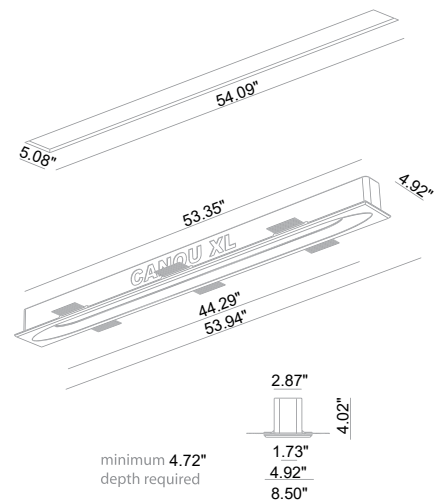

CANOU XL IP20

INDOOR

Fix (not adjustable) 0° - 0°

□ 5.08" × 54.09"

Material : CALCYT® plaster

CANOU XL LED 4000 LM

REF N°	2700°K	3000°K
Remote	242 29 000	242 29 100
DIM 0-10V	242 66 000	242 66 100

Remote 350mA or Integral 0-10V
 120VAC/50Hz - 30.8W - 4000lm@149°
 F 4400lm@77°F - **E** - **CE** - IP20
 parallel wiring ∇ - C 0.2m H - 1562°F P
 □ 4 SDCM - 4 Step MacAdam
 h= 4.72"

INSTALLATION KIT

STANDARD (included) installation system for ceiling 0.35"- 0.47" - 0.59"

REF N° 242 99 025 installation system for gypsum ceiling 0.98"

REF N° 242 99 030 installation system for gypsum ceiling 1.18" **REF**