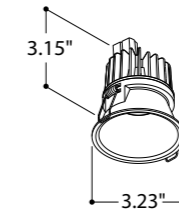

Pharmacy Zwevegem

Cedrus Quantum Torsion

BRIDGELUX - 6.2W - 350mA DC - (17,63 Vf)

600 lumen 2700K CRI90

622 lumen 3000K CRI90

dimmiability: PWM/CCR

beam 36°

2.99" Installation depth 3.35"